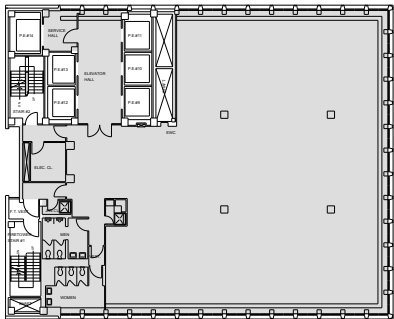

280 Park Avenue

Entire E23rd Floor - 8,936 RSF

WEST BUILDING

EAST BUILDING

Park Avenue

E48th Street

Leasing Contacts:

Edward Riguardi
212.894.7923
eriguardi@vno.com