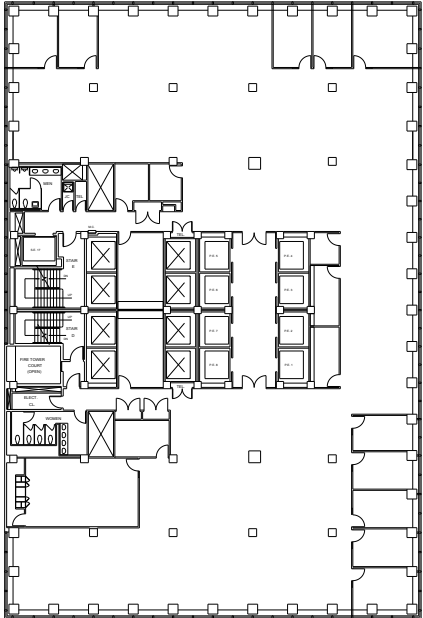

280 Park Avenue

Entire E23rd Floor - 8,936 RSF

WEST BUILDING

EAST BUILDING

Park Avenue

E48th Street

Leasing Contacts:

Edward Riguardi
212.894.7923
eriguardi@vno.com