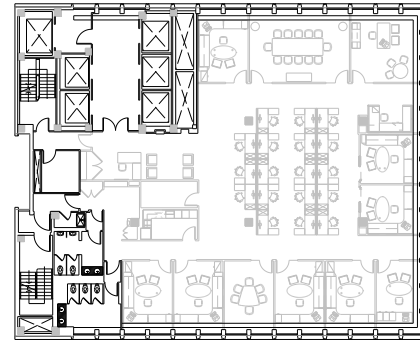

280 Park

Partial 20th Floor - 8,918 RSF

Leasing Contacts:

Edward Riguardi	Alex Bedell	Jordan Donohue
212.894.7923	212.894.7407	212.894.7456
eriguardi@vno.com	abedell@vno.com	jdonohue@vno.com