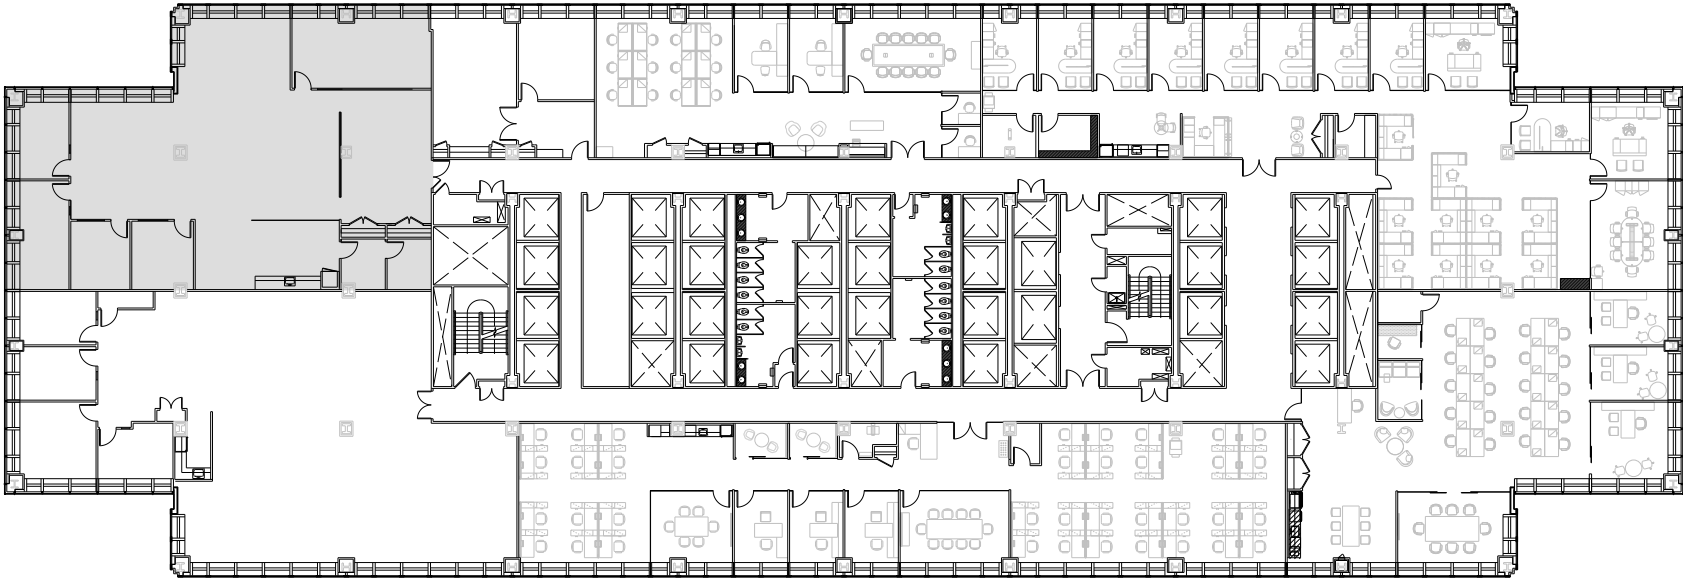

PENN 1

- 5,755 RSF

Leasing Contacts:

Josh Glick	Jared Silverman	Anthony Cugini	Jordan Donohue
212.894.7413	212.894.7458	212.894.7425	212.894.7456
jglick@vno.com	jsilverman@vno.com	acugini@vno.com	jdonohue@vno.com