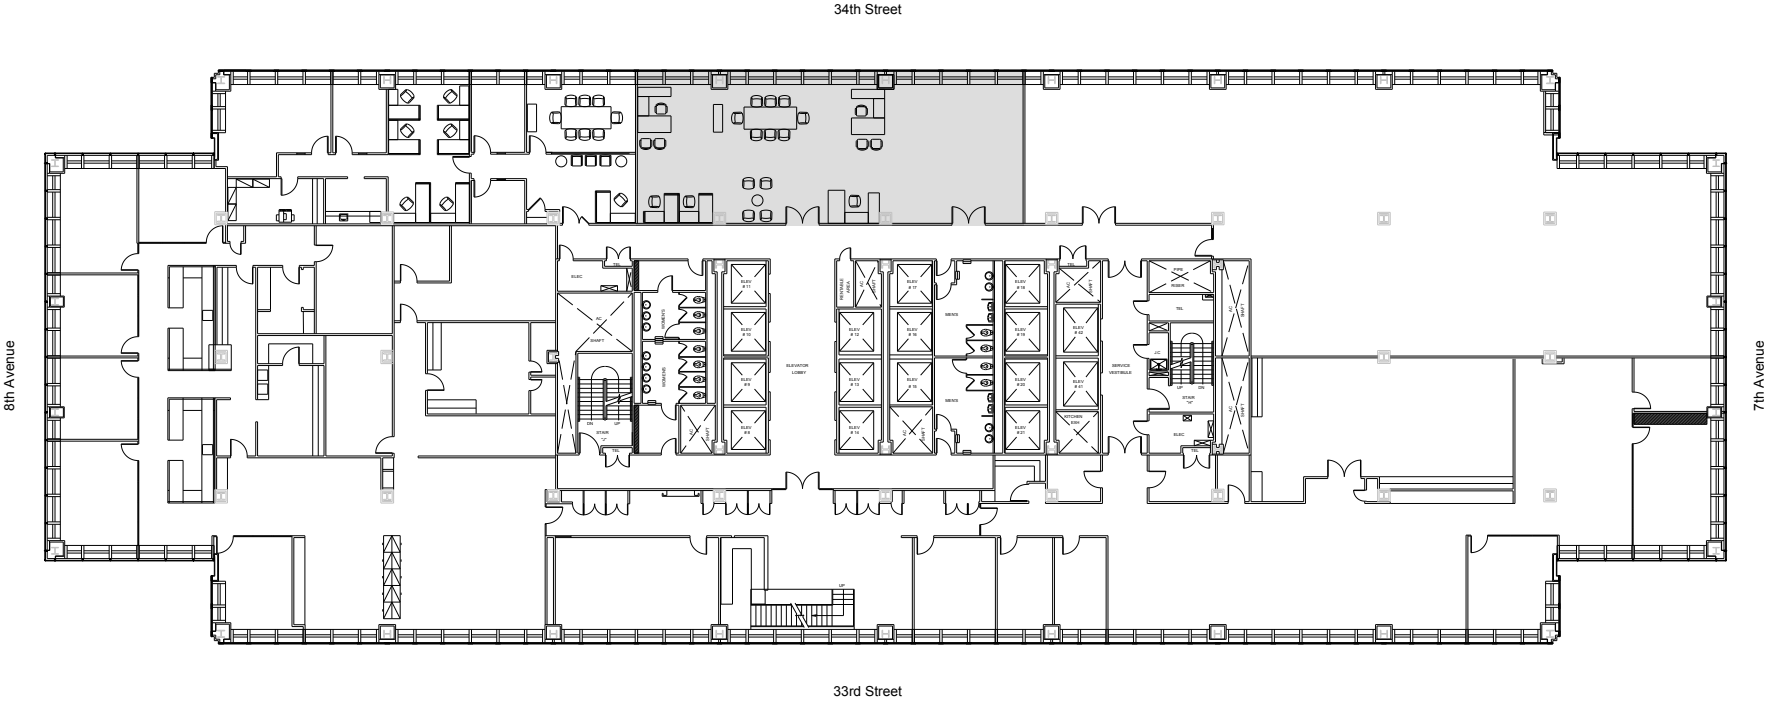

PENN 1

Partial 39th Floor - 3,041 RSF

Leasing Contacts:

Josh Glick Jared Silverman
212.894.7413 212.894.7458
jglick@vno.com jsilverman@vno.com