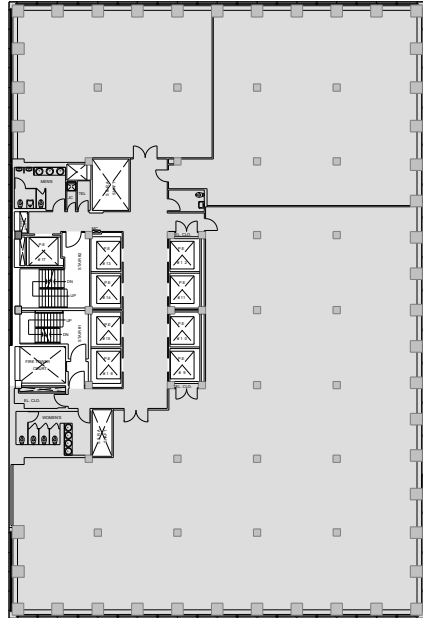

# 280 Park Avenue

Entire W30th Floor - 20,160 RSF

WEST BUILDING

EAST BUILDING

Park Avenue

E48th Street

Leasing Contacts:

Edward Riguardi  
212.894.7923  
eriguardi@vno.com