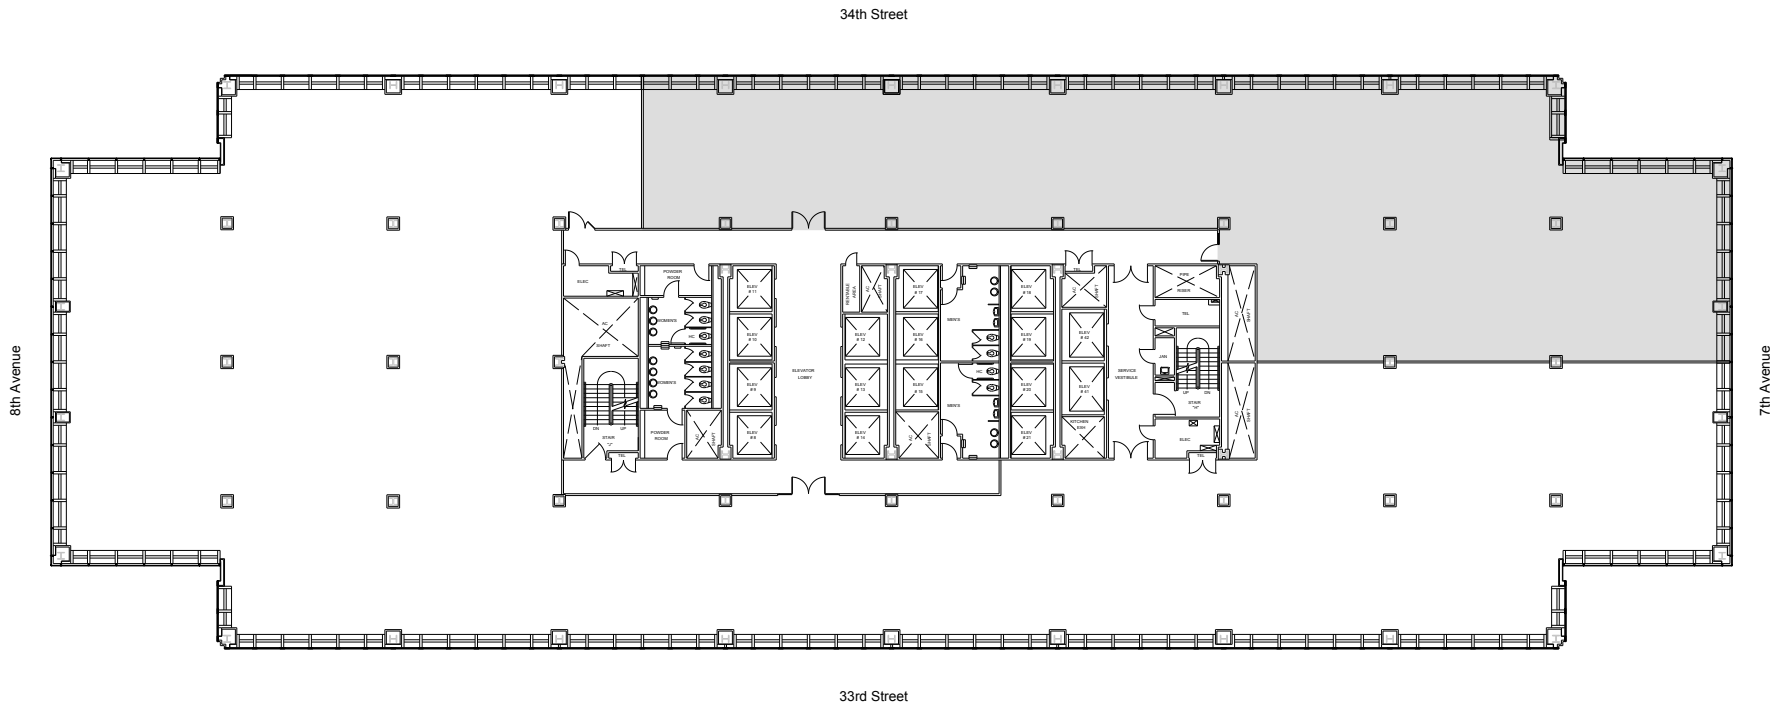

One Penn Plaza

Partial 39th Floor - 11,072 RSF

Leasing Contacts:

Josh Glick Jared Silverman
212.894.7413 212.894.7458
jglick@vno.com jsilverman@vno.com