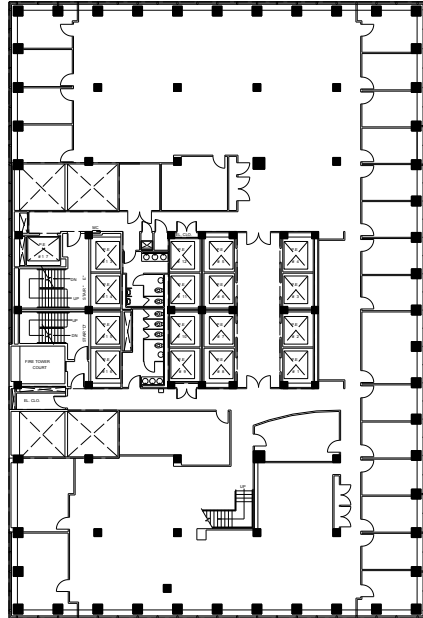

280 Park Avenue

Entire E22nd Floor - 8,942 RSF

WEST BUILDING

EAST BUILDING

Park Avenue

E48th Street

Leasing Contacts:

Edward Riguardi
212.894.7923
eriguardi@vno.com