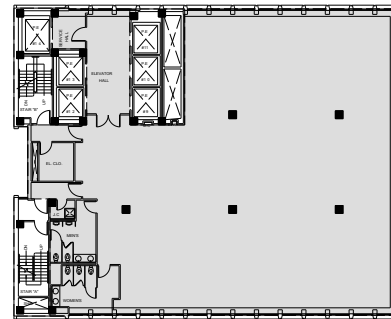

280 Park Avenue

Entire E22nd Floor - 8,942 RSF

WEST BUILDING

EAST BUILDING

Park Avenue

E48th Street

Leasing Contacts:

Edward Riguardi
212.894.7923
eriguardi@vno.com