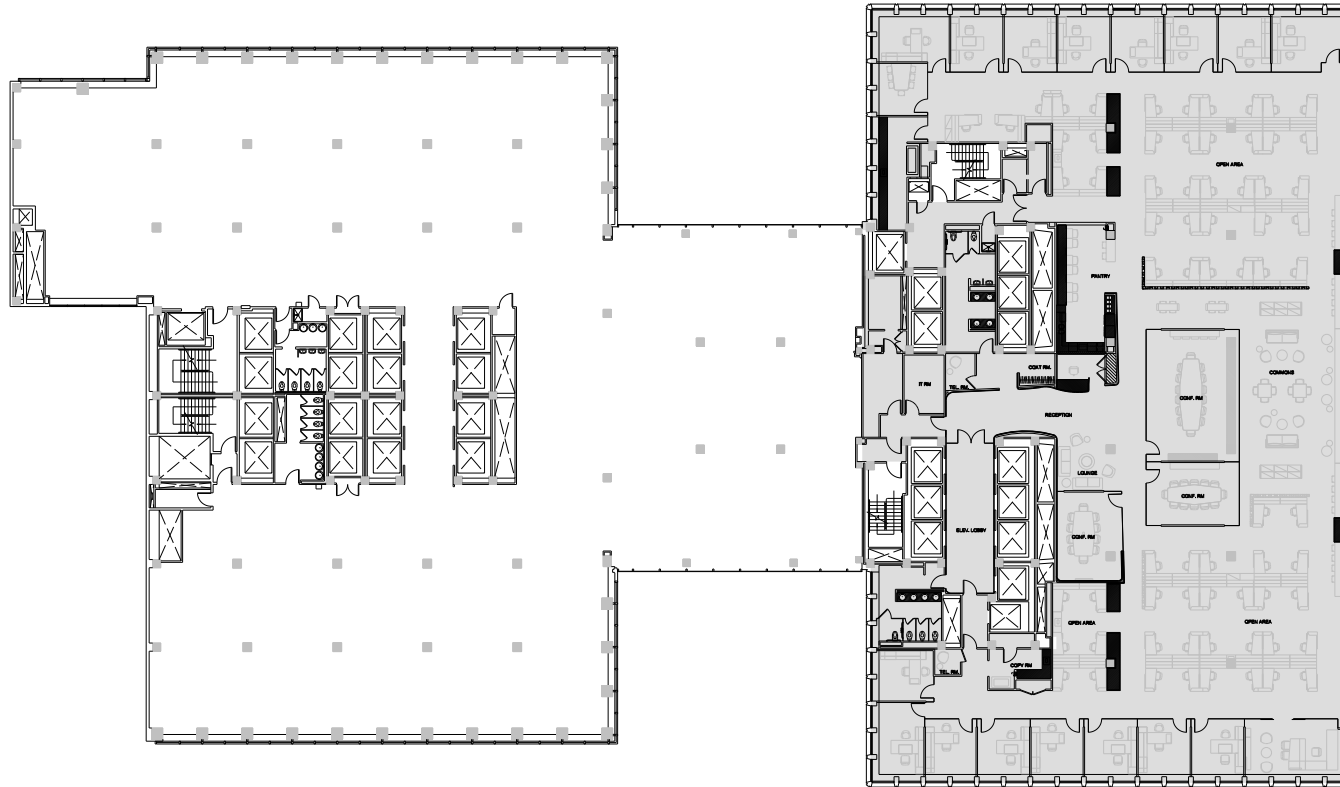

280 Park

Partial 6th Floor - 22,931 RSF

Leasing Contacts:

Edward Riguardi	Alex Bedell	Jordan Donohue
212.894.7923	212.894.7407	212.894.7456
eriguardi@vno.com	abedell@vno.com	jdonohue@vno.com