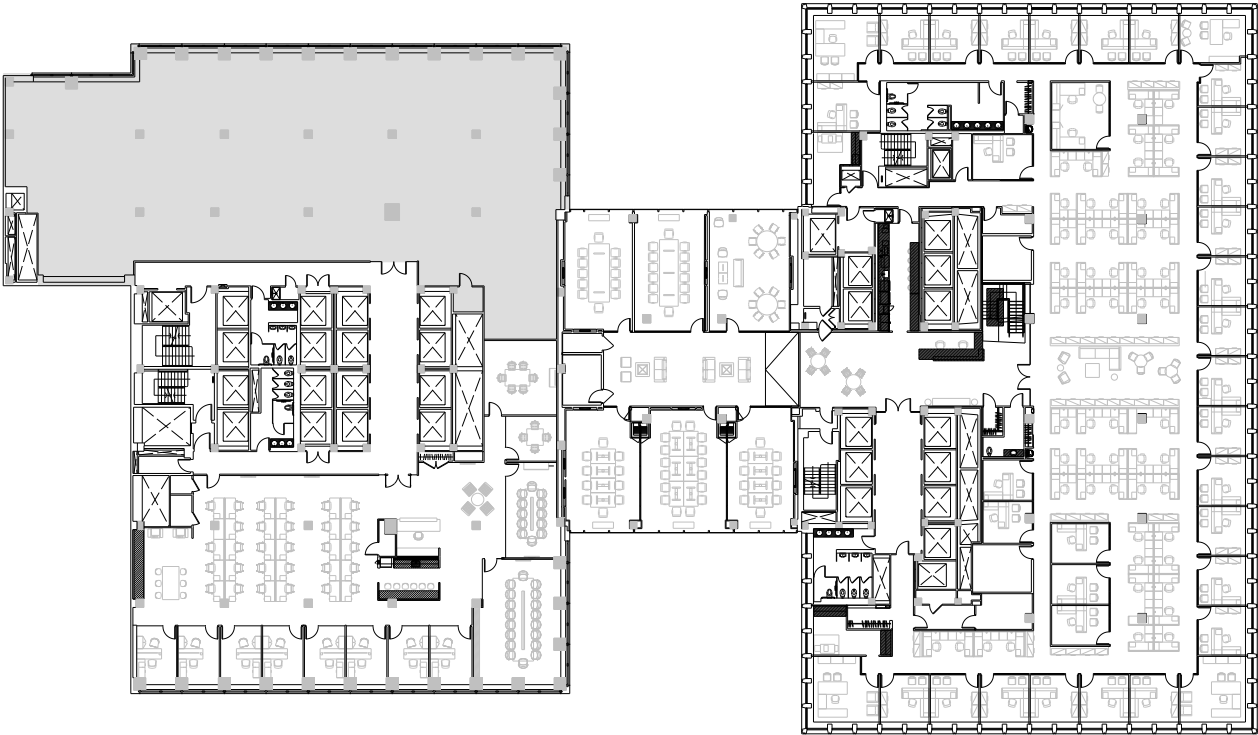

280 Park

14th Floor

Leasing Contacts:

Edward Riguardi Alex Bedell
212.894.7923 212.894.7407
eriguardi@vno.com abedell@vno.com