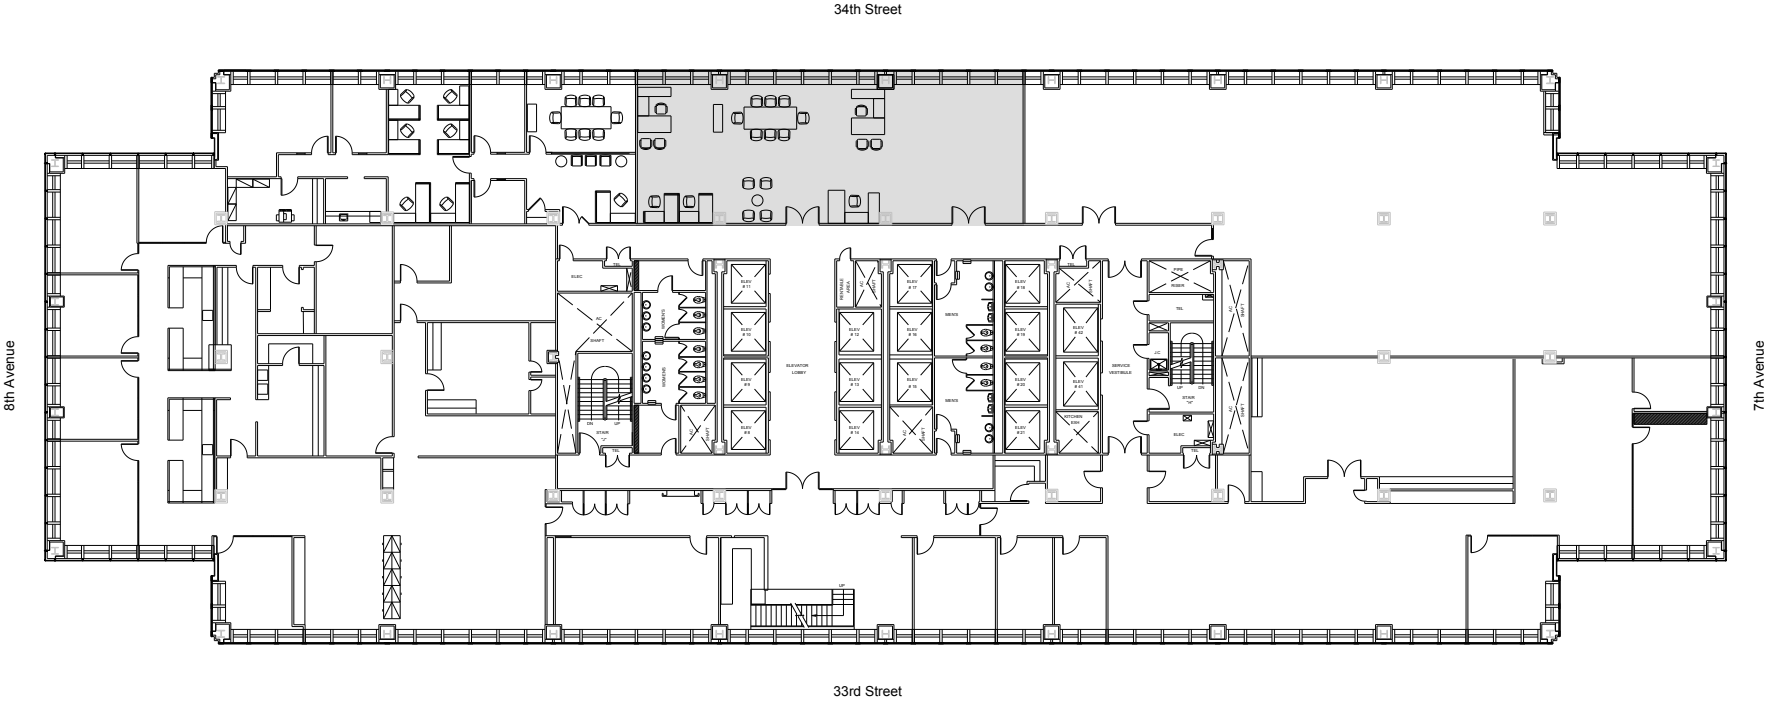

PENN 1

Partial 39th Floor - 3,041 RSF

Leasing Contacts:

Josh Glick Jared Silverman Anthony Cugini
212.894.7413 212.894.7458 212.894.7425
jglick@vno.com jsilverman@vno.com acugini@vno.com