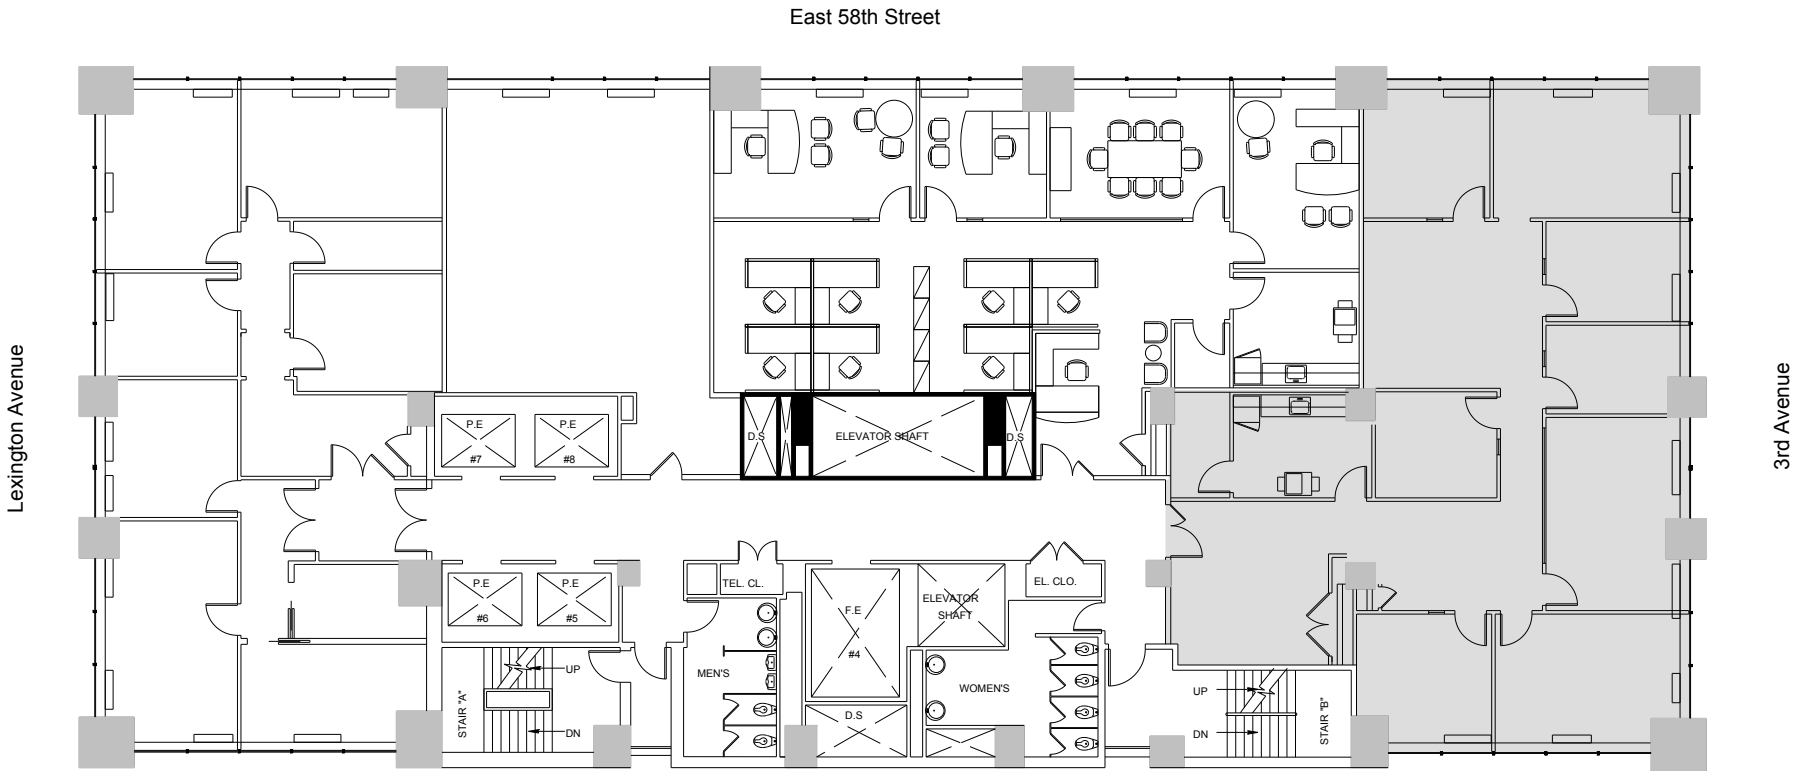

A & D Building

Partial 24th Floor - 3,952 RSF

Leasing Contacts:

Ryan Levy
212.894.7472
rlevy@vno.com

VORNADO
REALTY TRUST