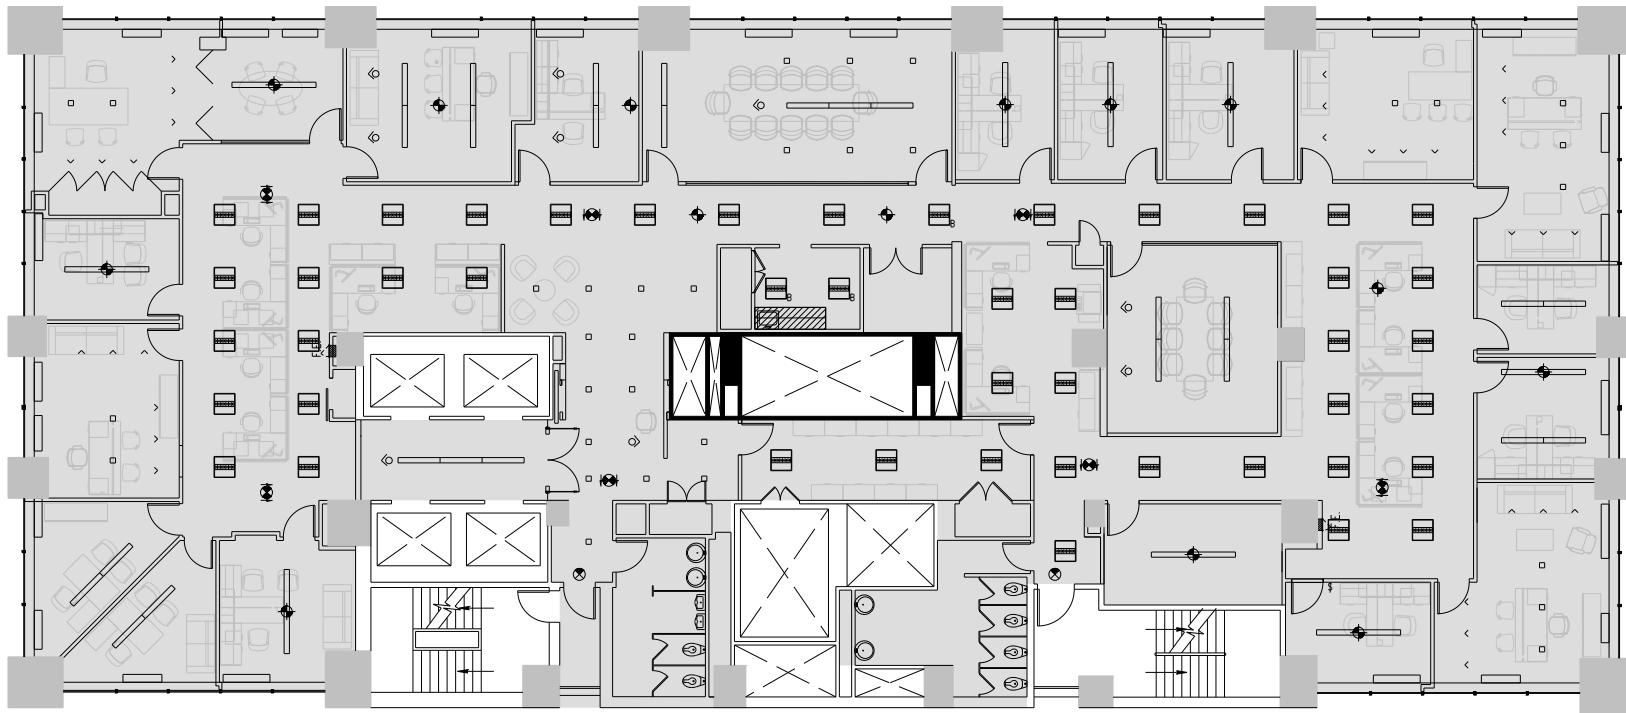

A & D Building

Entire 19th Floor - 11,667 RSF

Leasing Contacts:

Ryan Levy Jordan Donohue
212.894.7472 212.894.7456
rlevy@vno.com jdonohue@vno.com