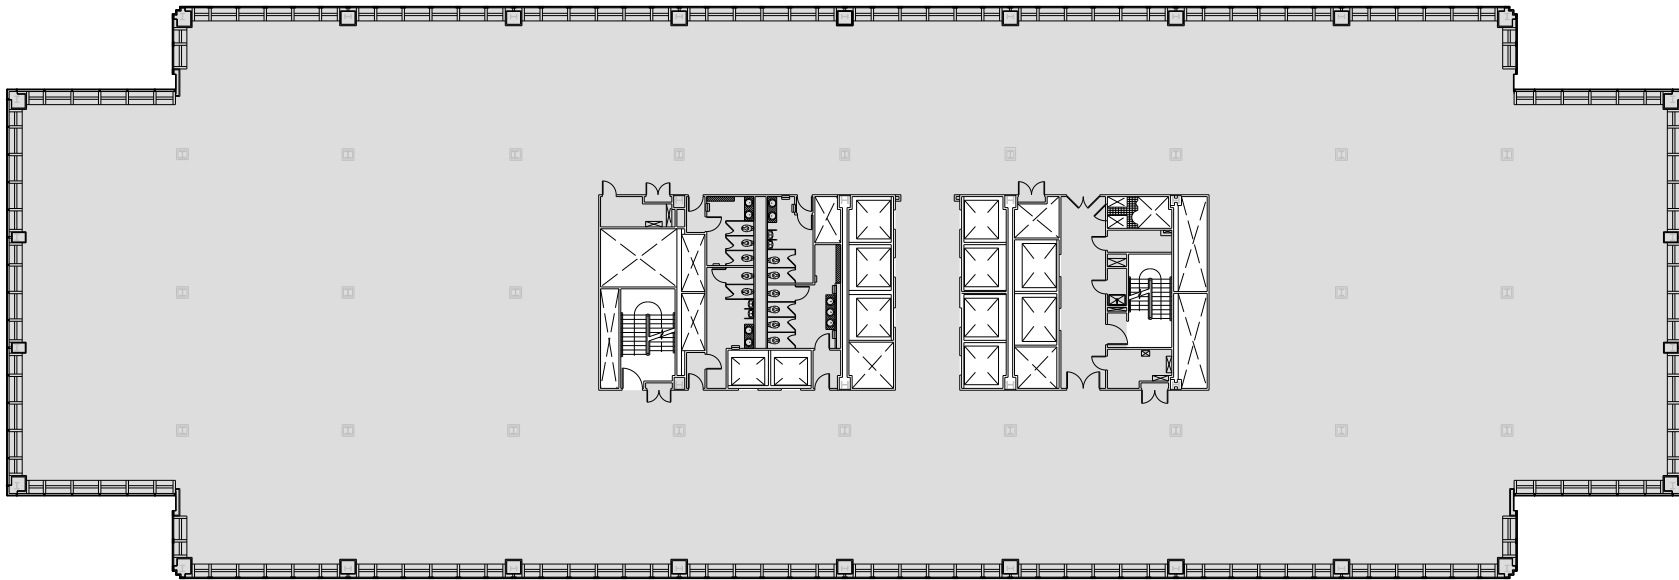

PENN 1

Entire 54th Floor - 37,687 RSF

Leasing Contacts:

Josh Glick	Jared Silverman	Anthony Cugini
212.894.7413	212.894.7458	212.894.7425
jglick@vno.com	jsilverman@vno.com	acugini@vno.com