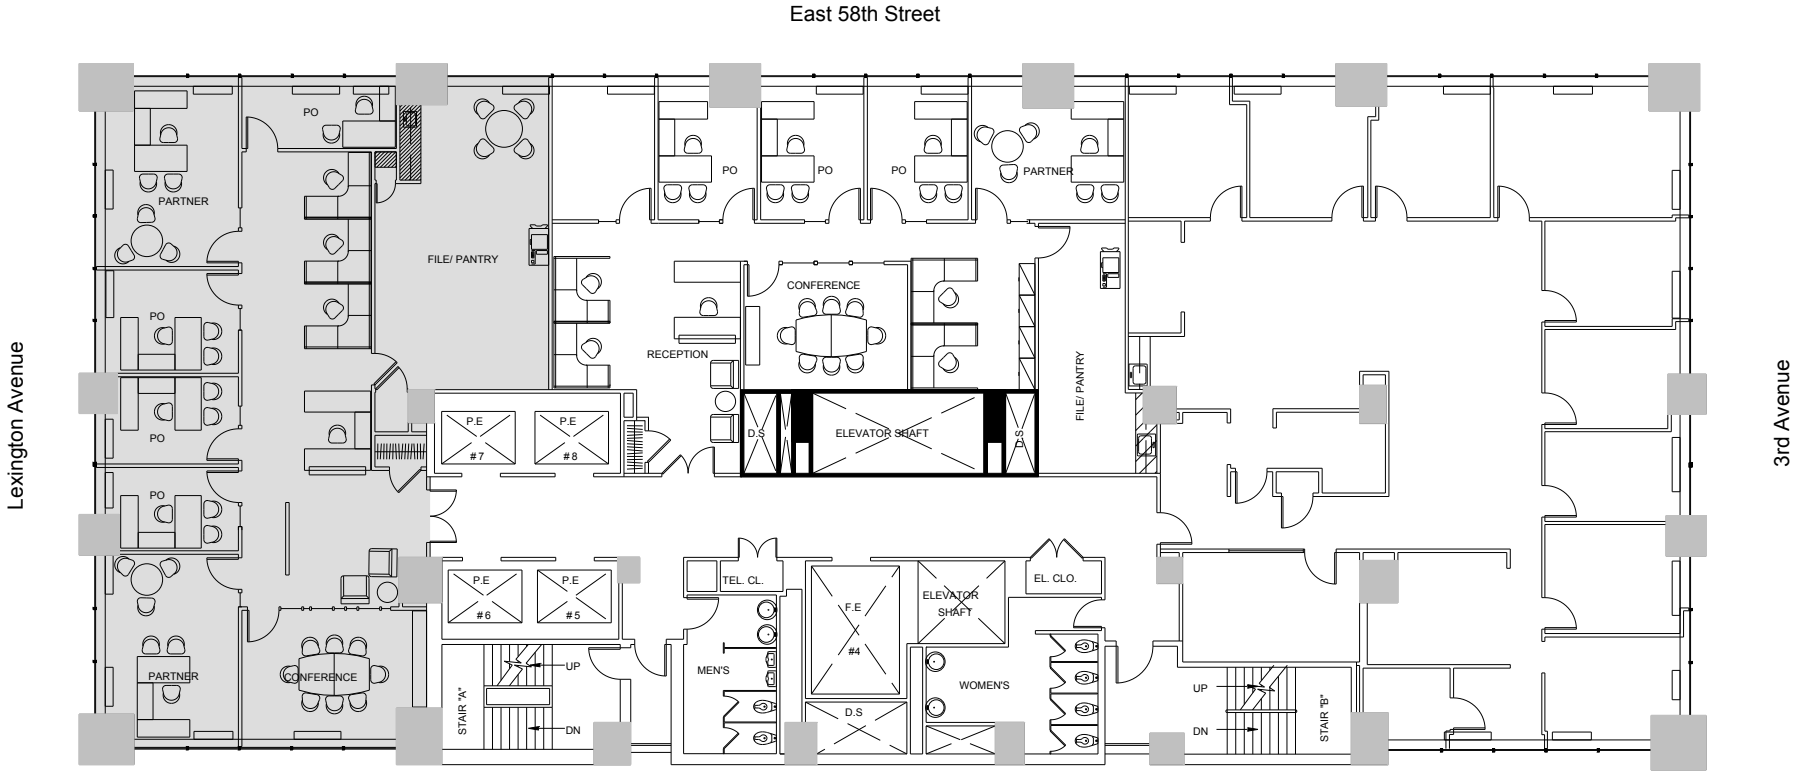

150 East 58th Street  
Partial 20th Floor - 3,759 RSF

Leasing Contacts:

Jared Solomon    Ryan Levy  
212.894.7410    212.894.7472  
jsolomon@vno.com    rlevy@vno.com