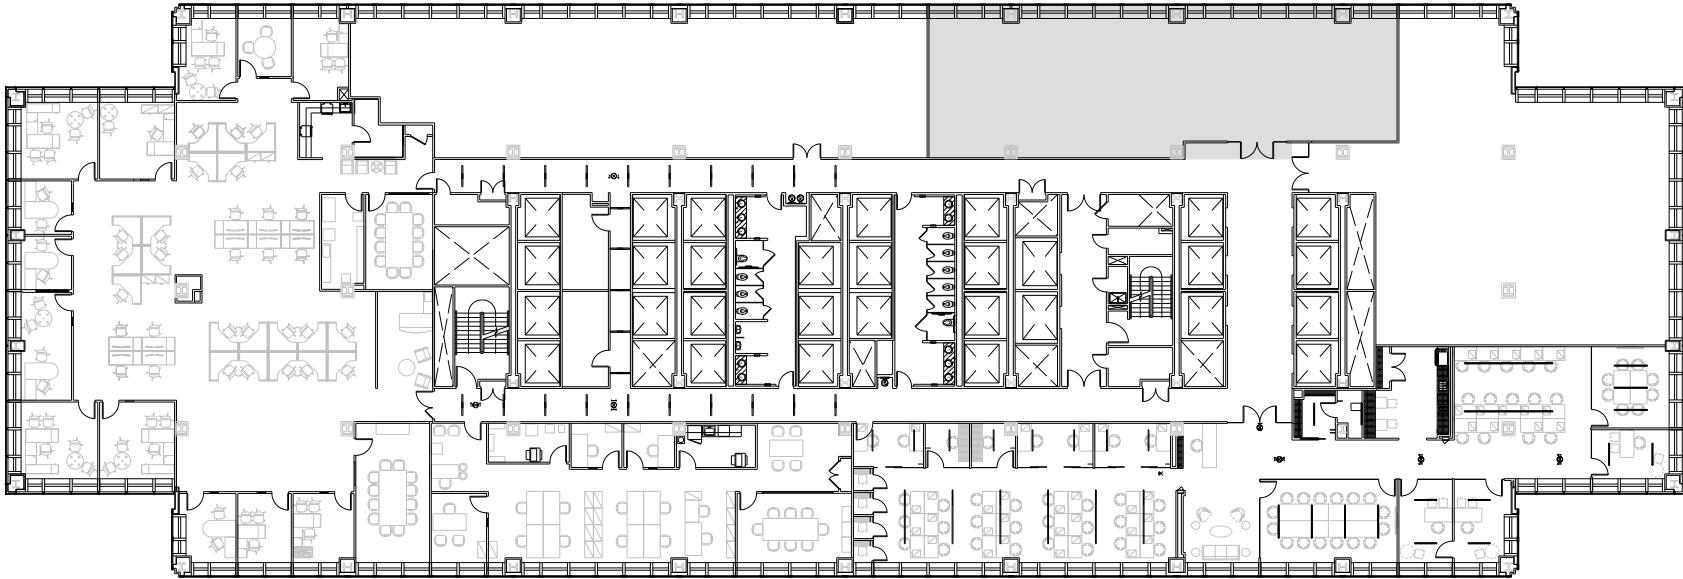

PENN 1

- 3,804 RSF

Leasing Contacts:

Josh Glick	Jared Silverman	Anthony Cugini	Jordan Donohue
212.894.7413	212.894.7458	212.894.7425	212.894.7456
jglick@vno.com	jsilverman@vno.com	acugini@vno.com	jdonohue@vno.com