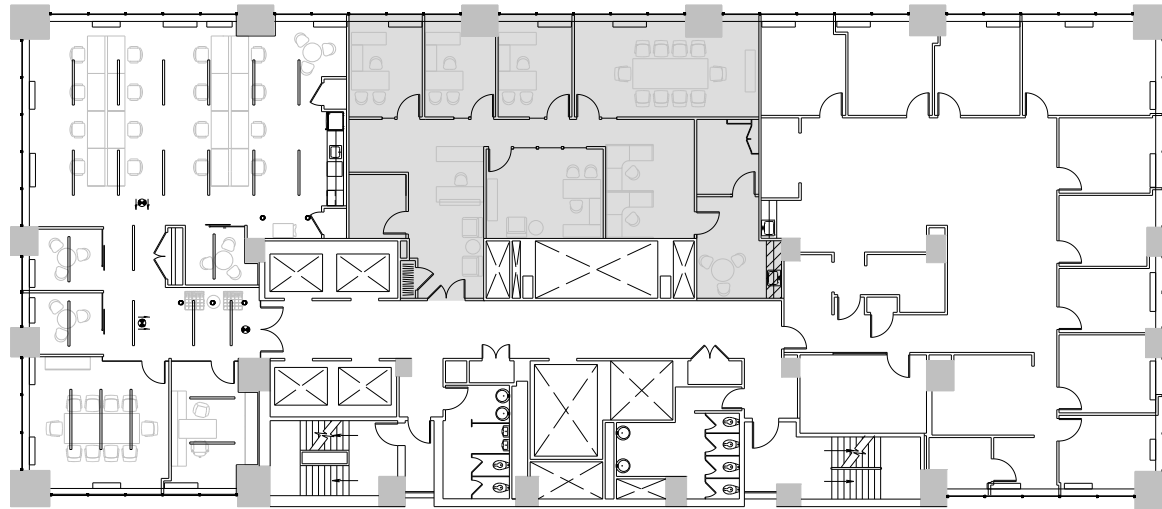

A & D Building

20th Floor

Symbols	Specifications	Symbols	Specifications
•			
•			
- -		⊗	

Leasing Contacts:

Ryan Levy Jordan Donohue
212.894.7472 212.894.7456
rlevy@vno.com jdonohue@vno.com