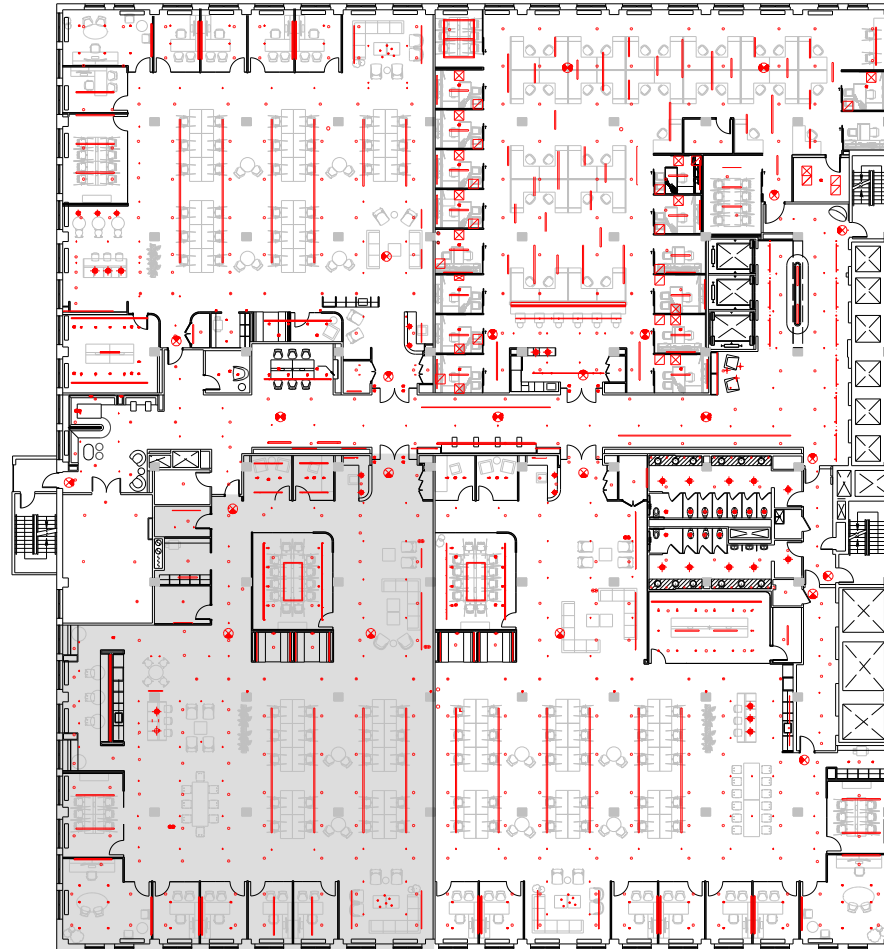

330 West 34th

Partial 6th Floor - 11,859 RSF

Leasing Contacts:

Josh Glick	Jared Silverman	Jordan Donohue
212.894.7413	212.894.7458	212.894.7456
jglick@vno.com	jsilverman@vno.com	jdonohue@vno.com