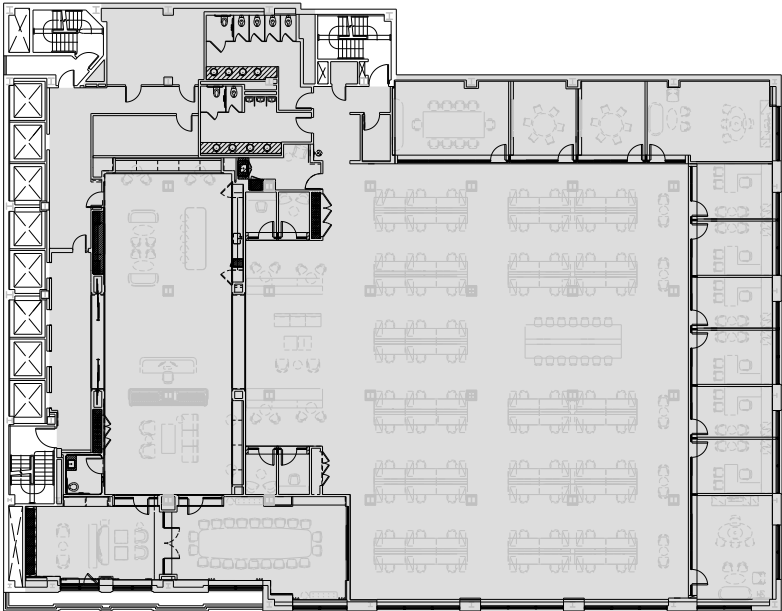

640 Fifth

Entire 6th Floor - 20,600 RSF

Leasing Contacts:

Jared Solomon
212.894.7410
jsolomon@vno.com