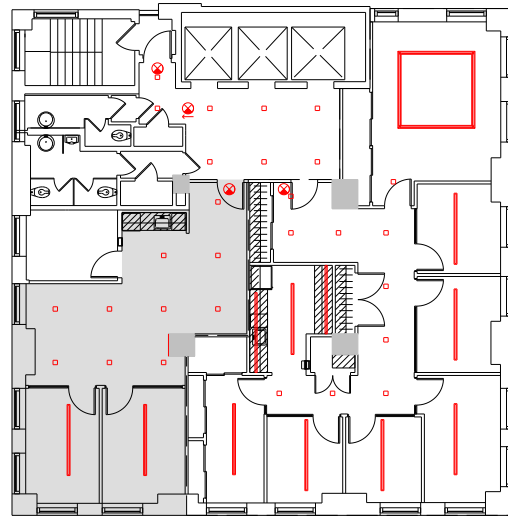

595 Madison

Partial 26th Floor - 1,293 RSF

Leasing Contacts:

Ryan Levy
212.894.7472
rlevy@vno.com