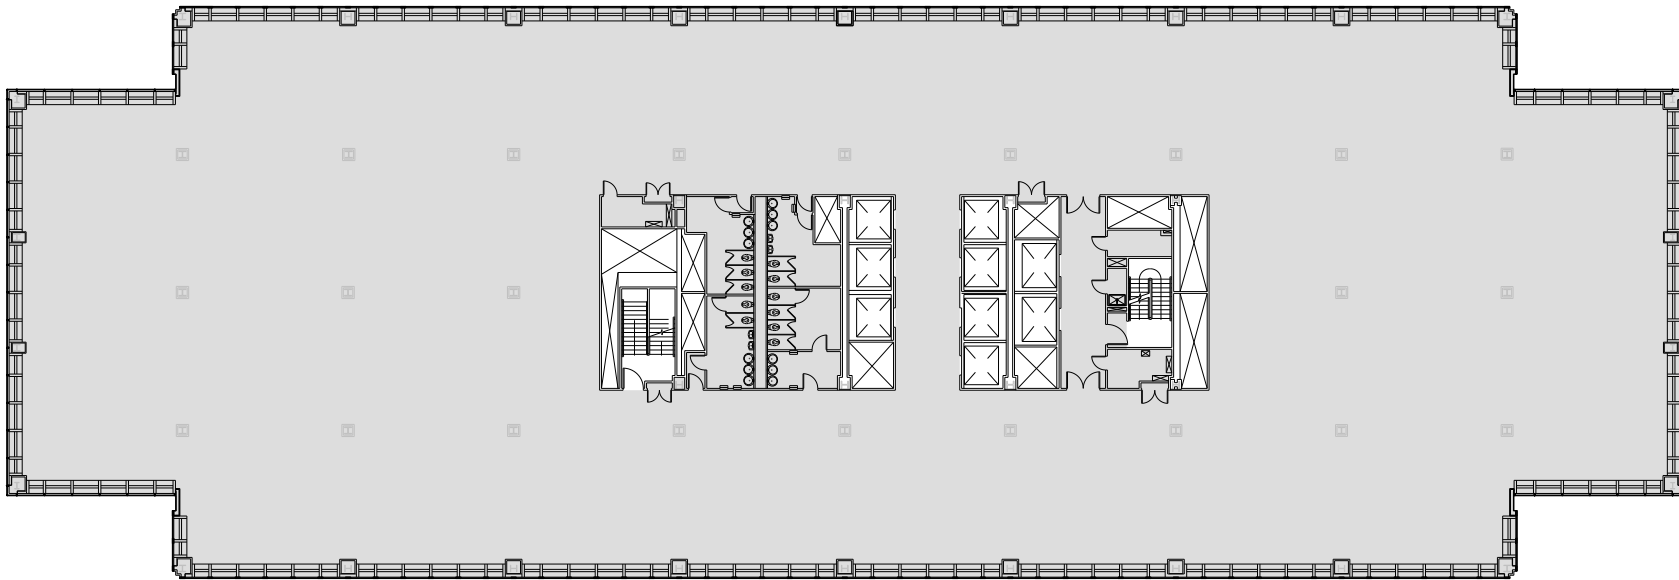

PENN 1

Entire 48th Floor - 37,862 RSF

Leasing Contacts:

Josh Glick	Jared Silverman	Anthony Cugini
212.894.7413	212.894.7458	212.894.7425
jglick@vno.com	jsilverman@vno.com	acugini@vno.com