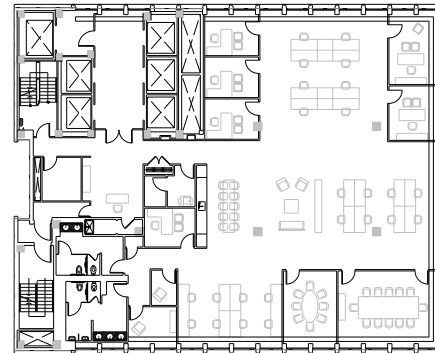

280 Park

Partial W24th Floor - 10,616 RSF

Leasing Contacts:

Edward Riguardi	Alex Bedell	Jordan Donohue
212.894.7923	212.894.7407	212.894.7456
eriguardi@vno.com	abedell@vno.com	jdonohue@vno.com