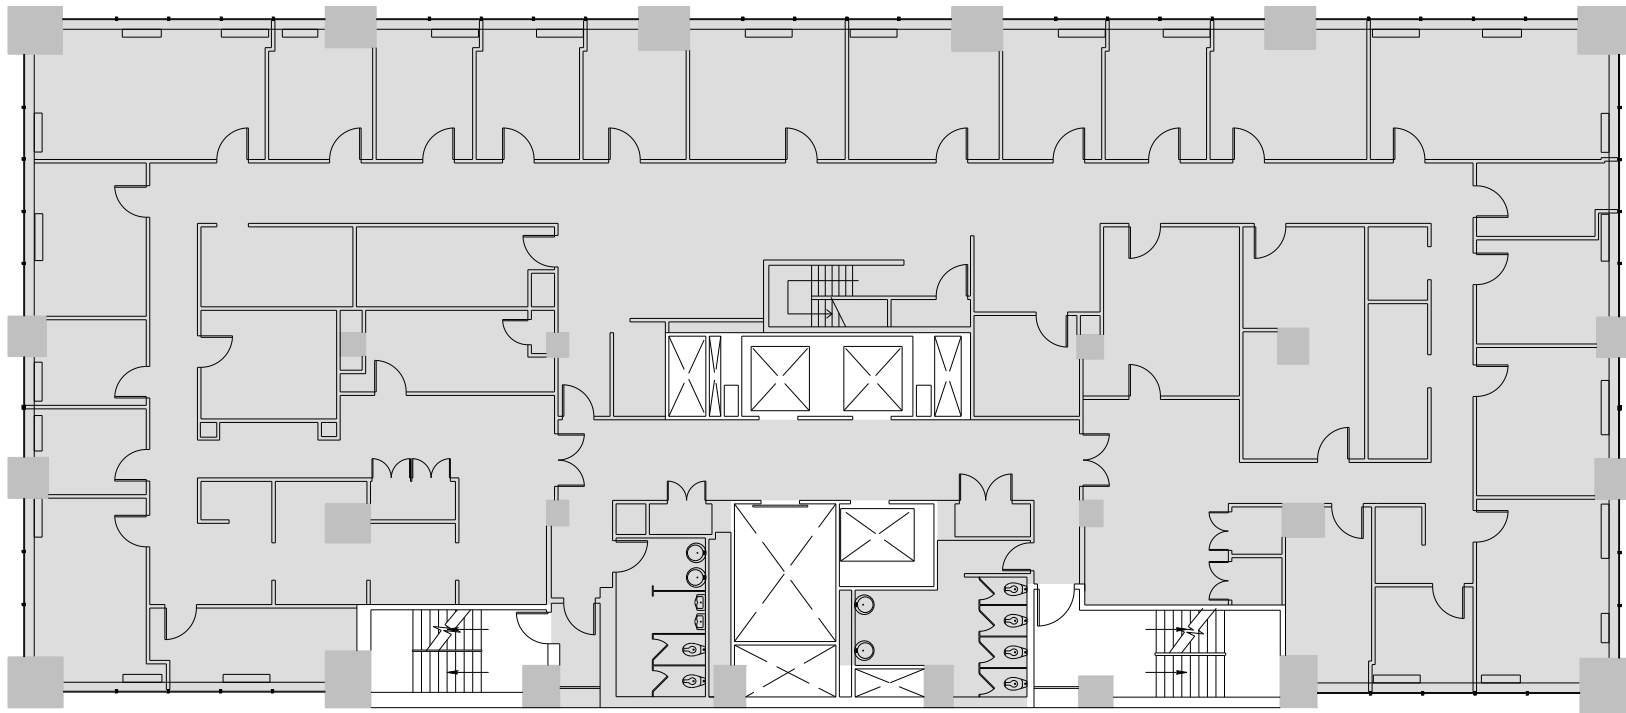

# A & D Building

Entire 37th Floor - 12,139 RSF

---

---

Leasing Contacts:

Ryan Levy      Jordan Donohue  
212.894.7472    212.894.7456  
rlevy@vno.com   jdonohue@vno.com