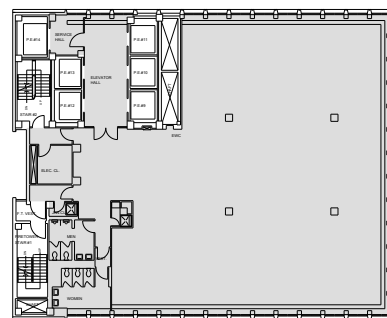

280 Park

Entire E23rd Floor - 8,936 RSF

WEST BUILDING

EAST BUILDING

Park Avenue

E48th Street

Leasing Contacts:

Edward Riguardi
212.894.7923
eriguardi@vno.com