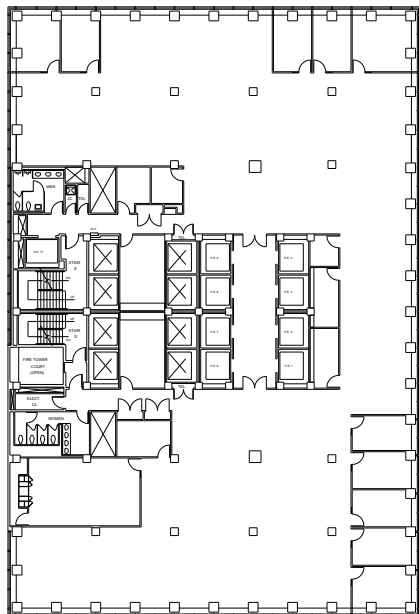

280 Park

Entire E23rd Floor - 8,936 RSF

WEST BUILDING

EAST BUILDING

Park Avenue

E48th Street

Leasing Contacts:

Edward Riguardi
212.894.7923
eriguardi@vno.com