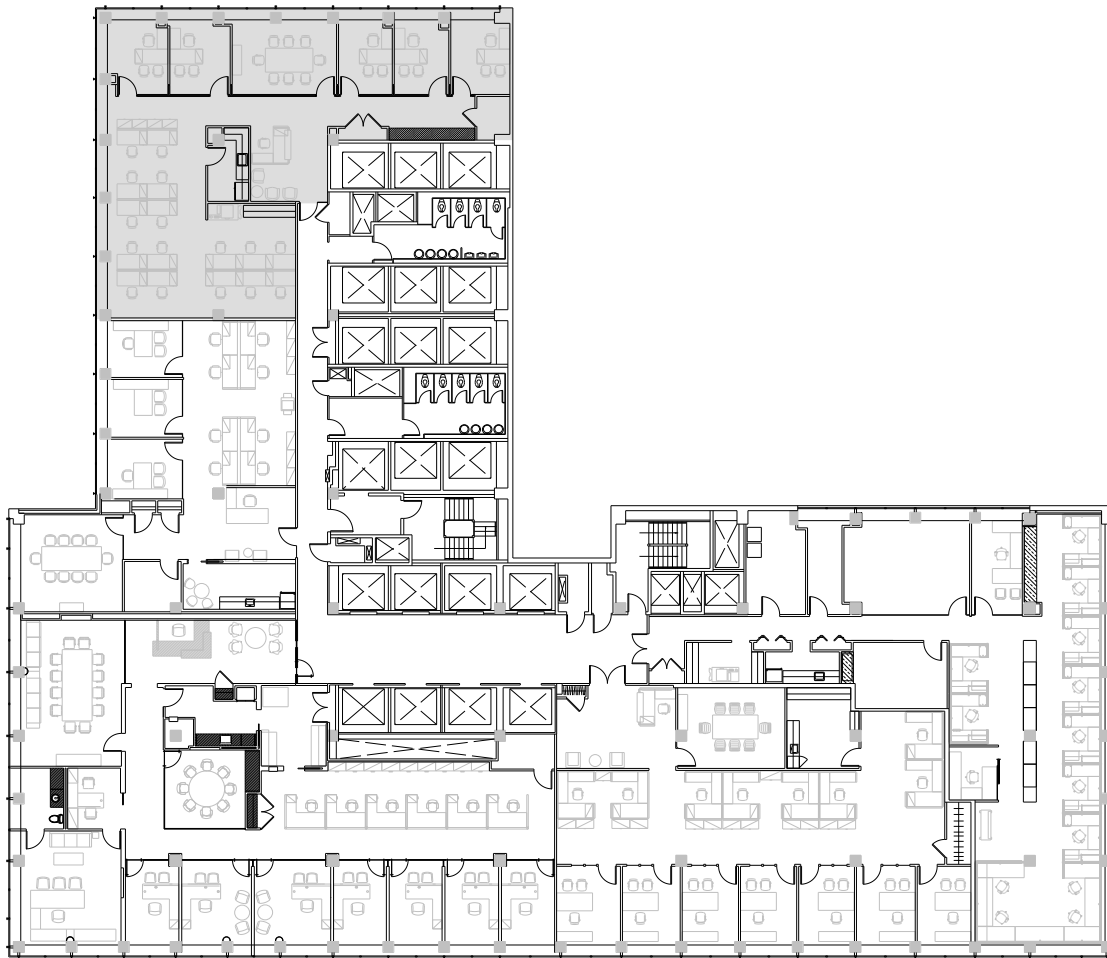

888 Seventh

- 4,027 RSF

Leasing Contacts:

Edward Riguardi	Alex Bedell	Ryan Levy
212.894.7923	212.894.7407	212.894.7472
eriguardi@vno.com	abedell@vno.com	rlevy@vno.com