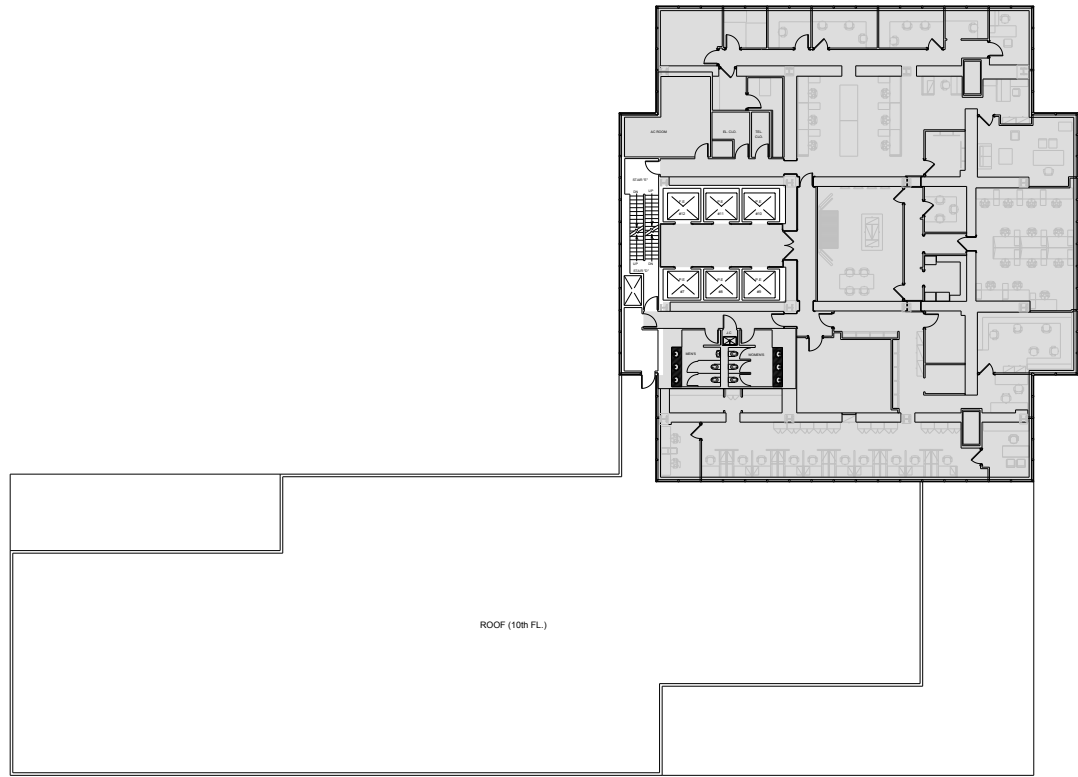

650 Madison

Partial 11th Floor - 12,688 RSF

East 60th Street

Madison Avenue

East 59th Street

Leasing Contacts:

Jared Solomon
212.894.7410
jsolomon@vno.com