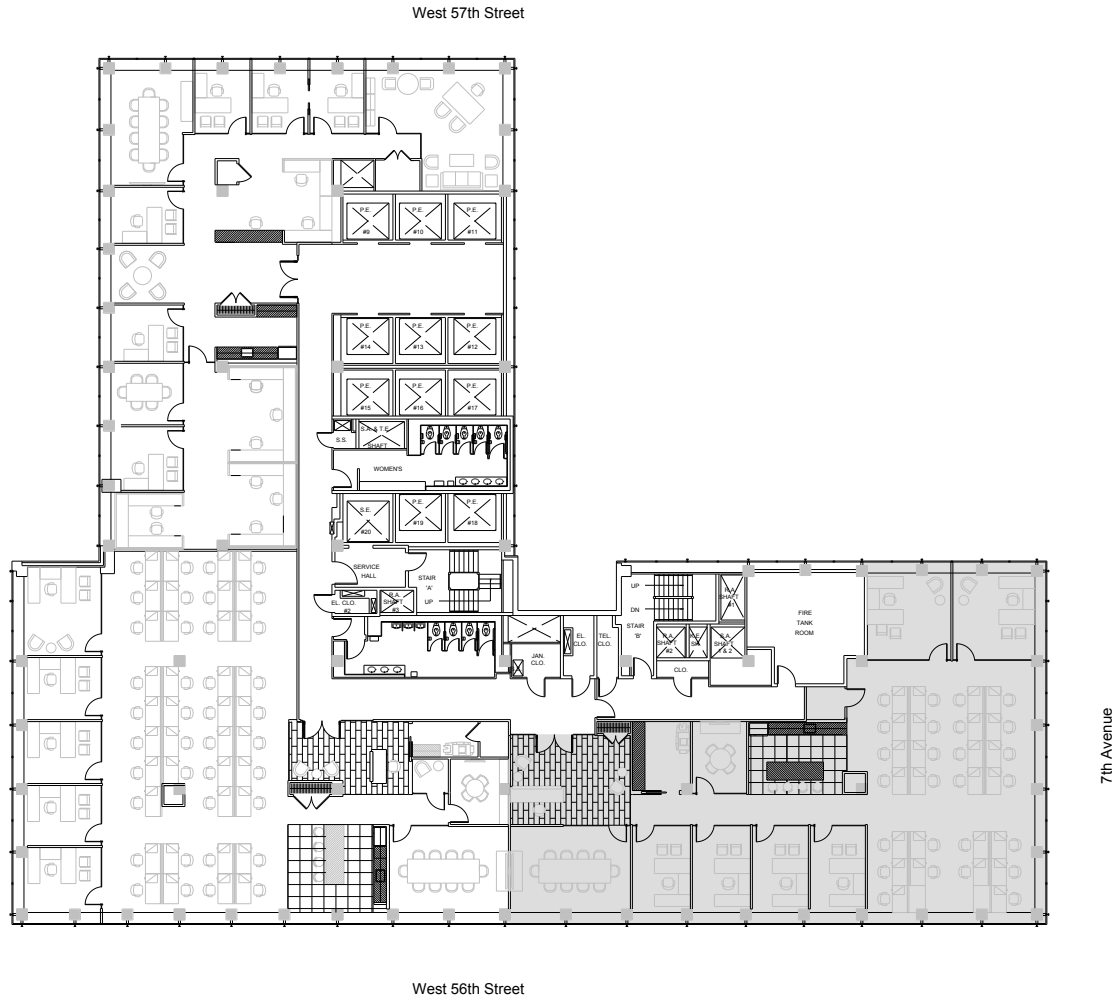

888 Seventh Avenue

Partial 21st Floor - 6,370 RSF

Leasing Contacts:
Jared Solomon
212.894.7410
jsolomon@vno.com