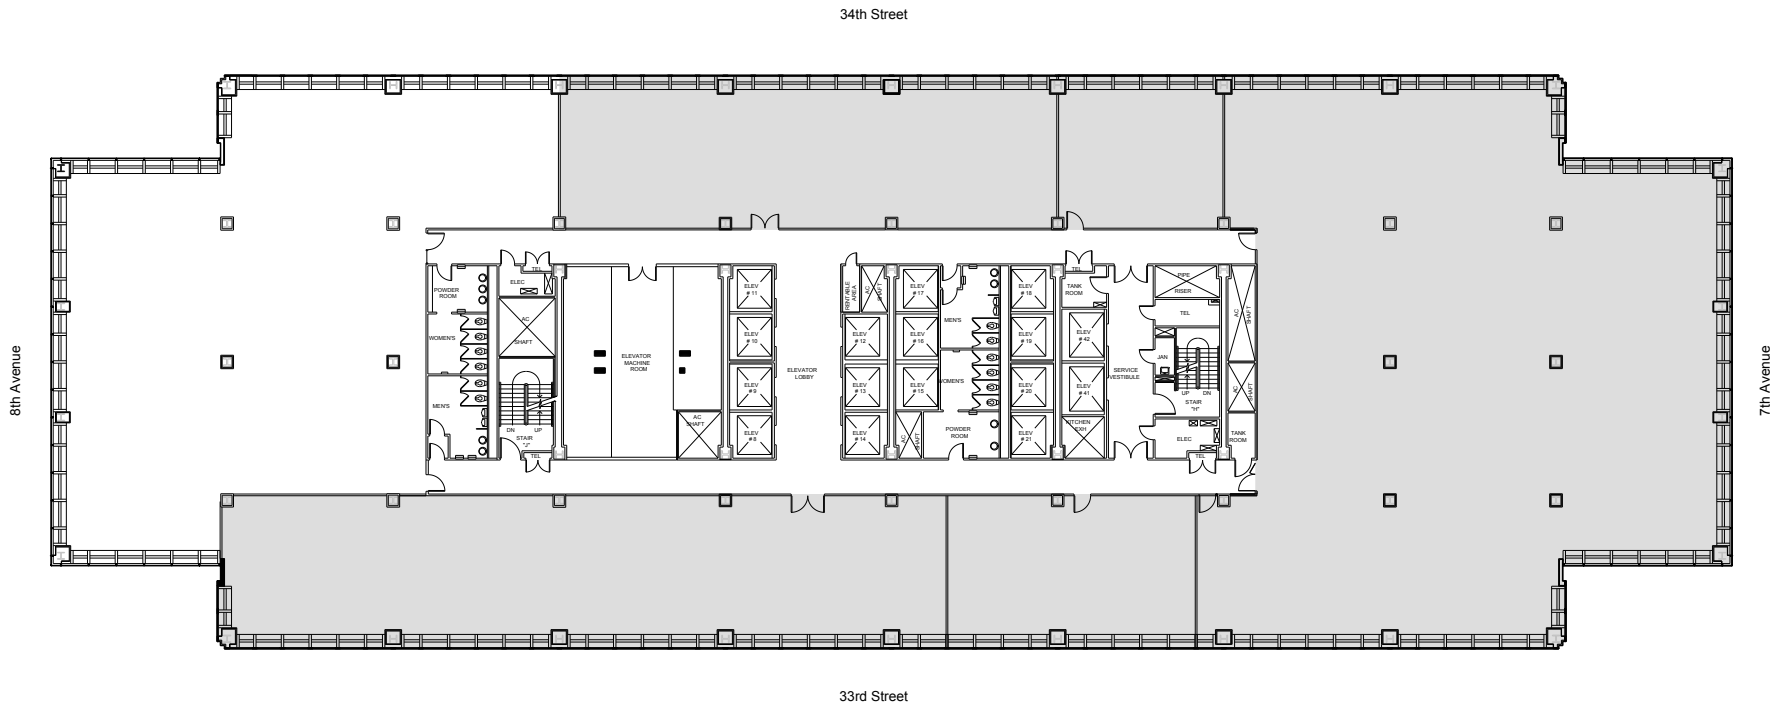

One Penn Plaza

Partial 35th Floor - 26,799 RSF

Leasing Contacts:

Josh Glick Jared Silverman
212.894.7413 212.894.7458
jglick@vno.com jsilverman@vno.com