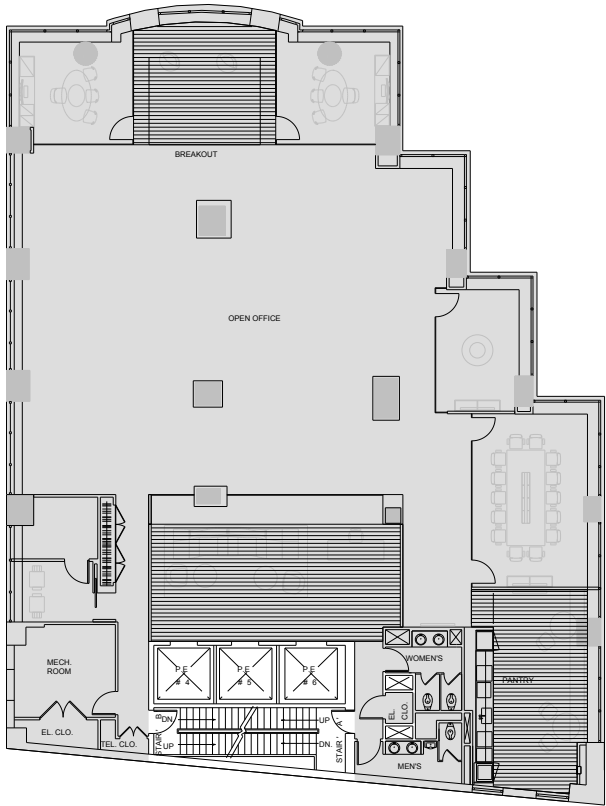

40 Fulton Street

Entire 24th Floor - 8,561 RSF

Fulton Street

Pearl Street

Leasing Contacts:

Ryan Levy
212.894.7472
rlevy@vno.com