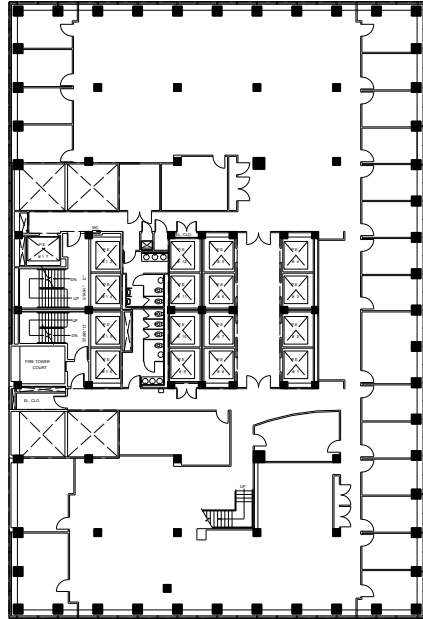

280 Park Avenue

Entire E22nd Floor - 8,942 RSF

WEST BUILDING

EAST BUILDING

Park Avenue

E48th Street

Leasing Contacts:

Edward Riguardi
212.894.7923
eriguardi@vno.com