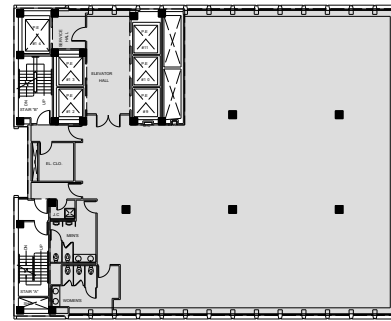

280 Park Avenue

Entire E22nd Floor - 8,942 RSF

WEST BUILDING

EAST BUILDING

Park Avenue

E48th Street

Leasing Contacts:

Edward Riguardi
212.894.7923
eriguardi@vno.com