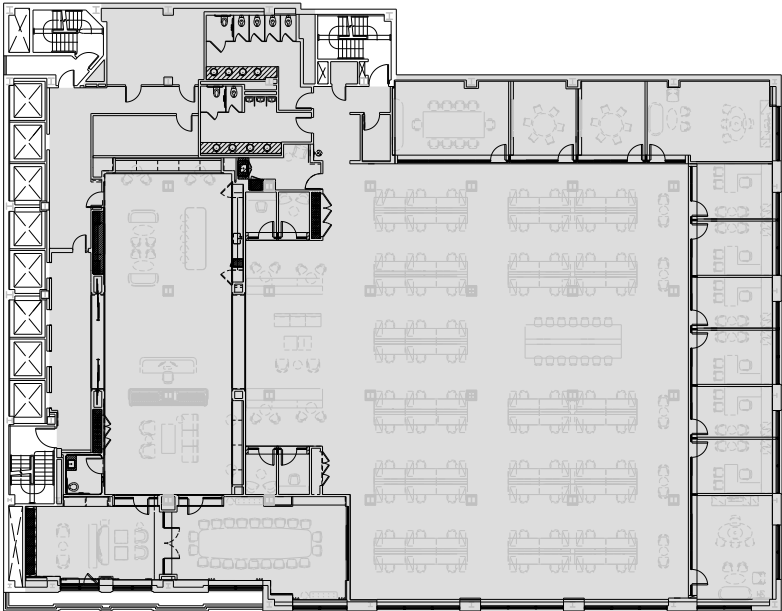

640 Fifth

Entire 6th Floor - 20,600 RSF

Leasing Contacts:

Jared Silverman
212.894.7458
jsilverman@vno.com