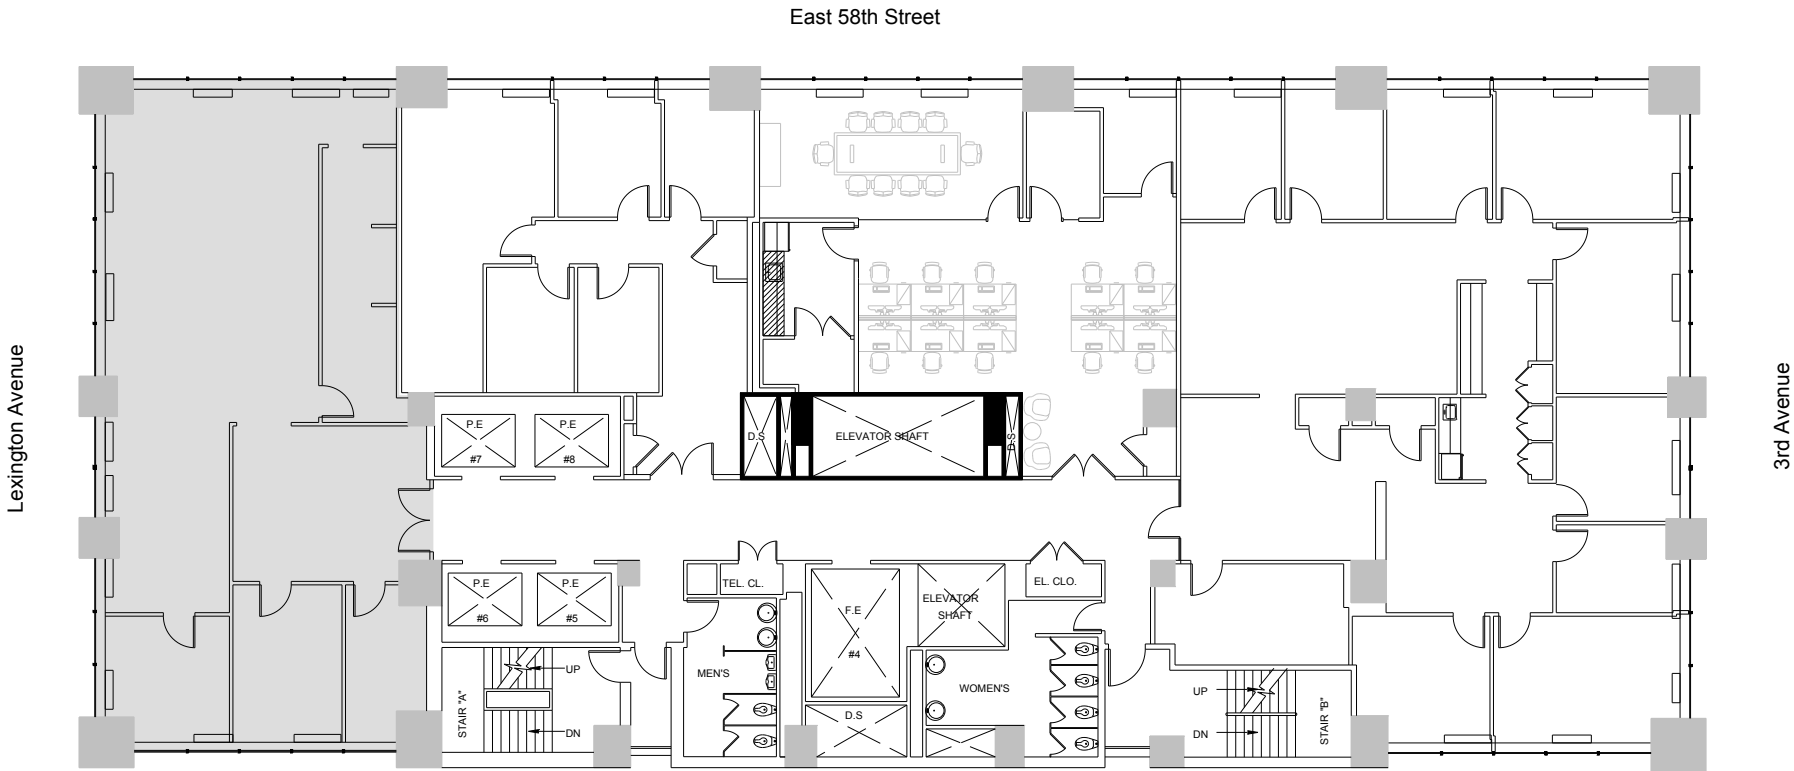

A & D Building

Partial 21st Floor - 3,118 RSF

Leasing Contacts:

Ryan Levy
212.894.7472
rlevy@vno.com

VORNADO
REALTY TRUST