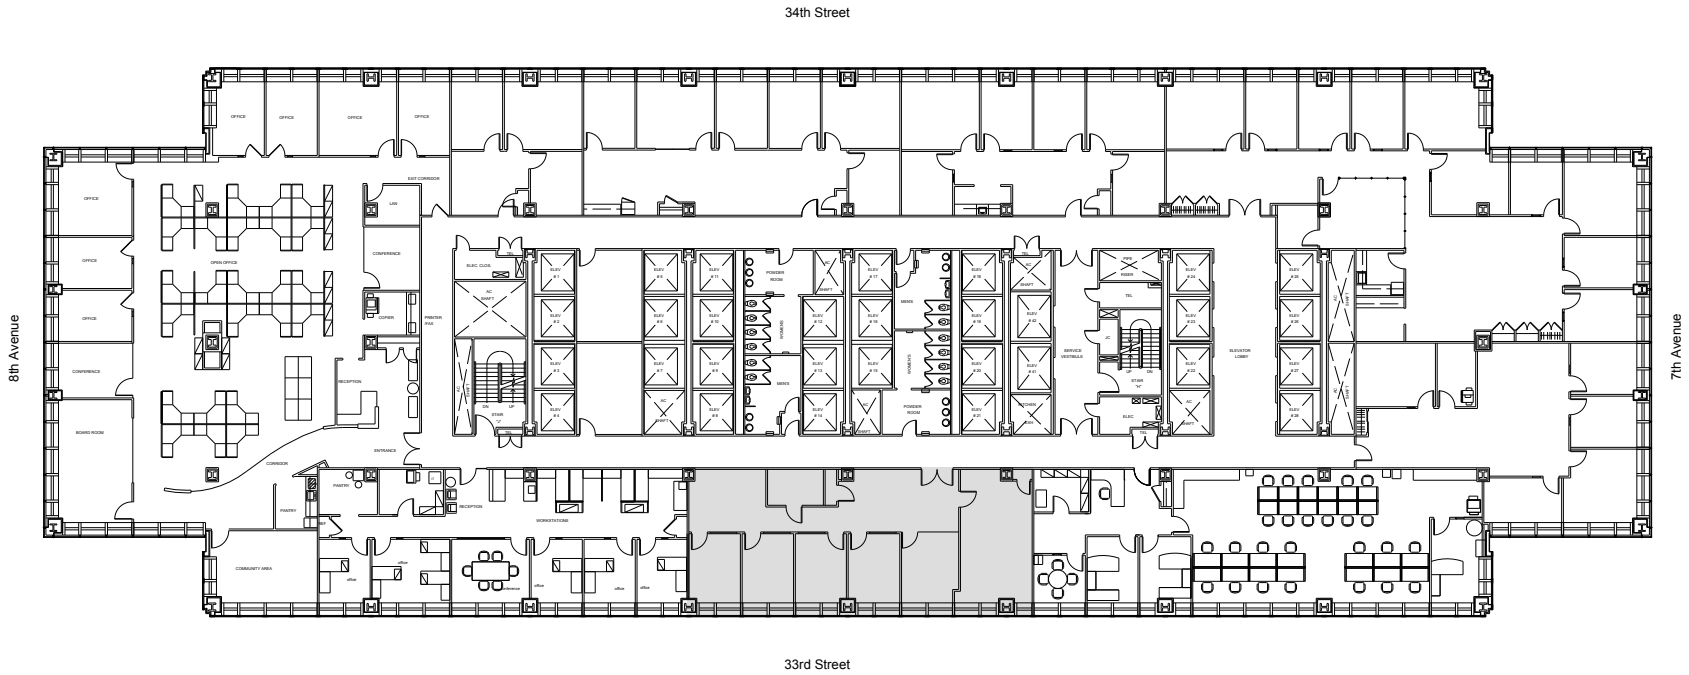

# One Penn Plaza

Partial 16th Floor - 2,974 RSF

Leasing Contacts:

Josh Glick      Jared Silverman  
212.894.7413    212.894.7458  
jglick@vno.com    jsilverman@vno.com

**VORNADO**  
REALTY TRUST