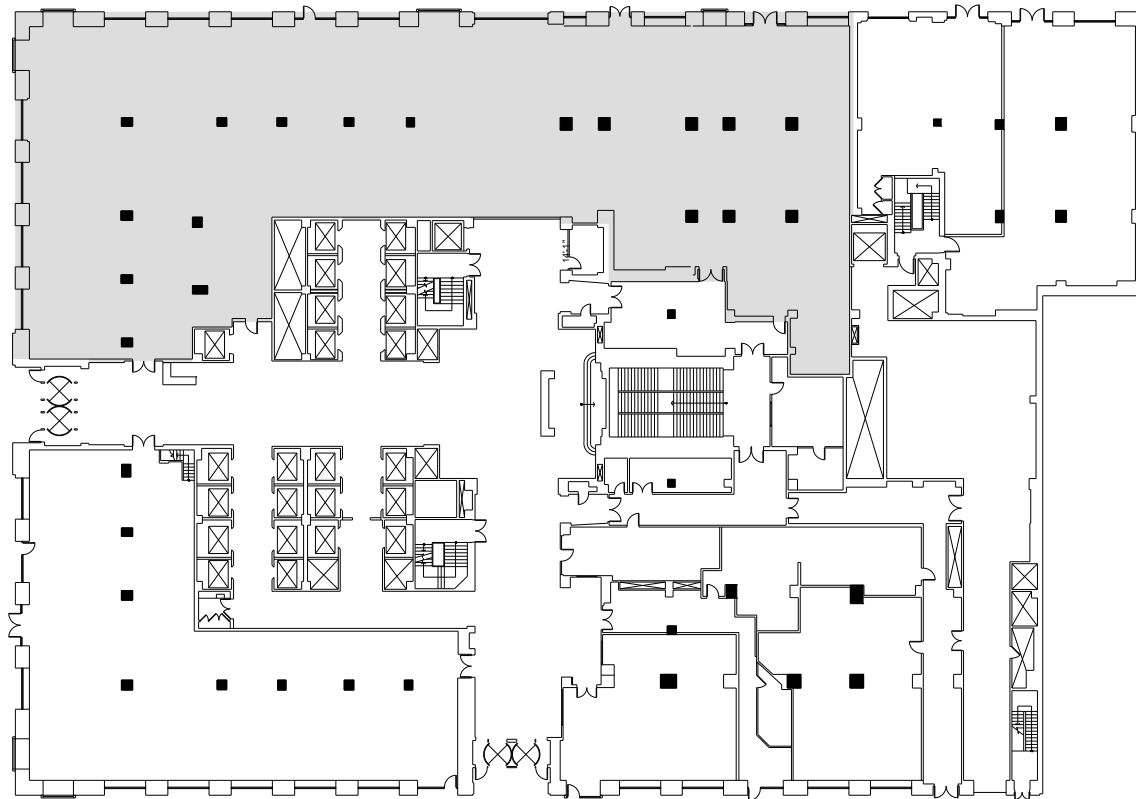

PENN 11

Ground

Leasing Contacts:

Jared Silverman
212.894.7458
jsilverman@vno.com

VORNADO
REALTY TRUST