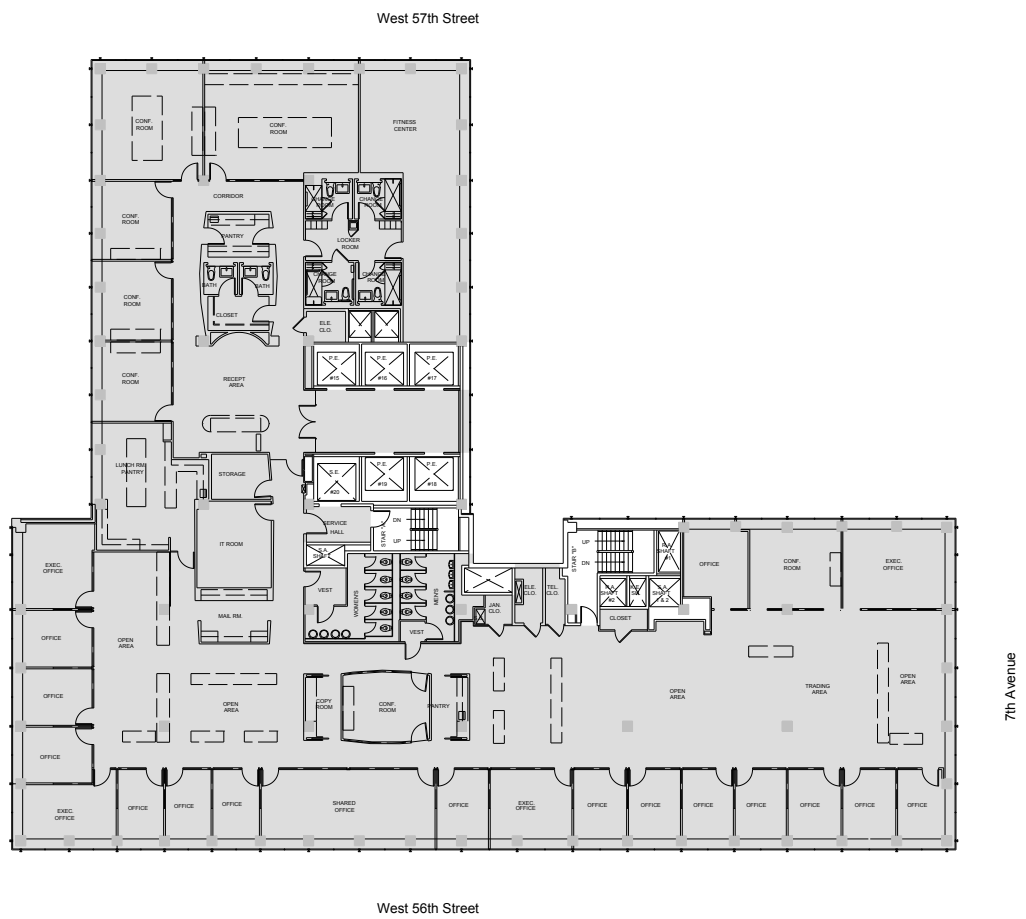

888 Seventh

Entire 42nd Floor - 20,308 RSF

Leasing Contacts:
Jared Solomon
212.894.7410
jsolomon@vno.com