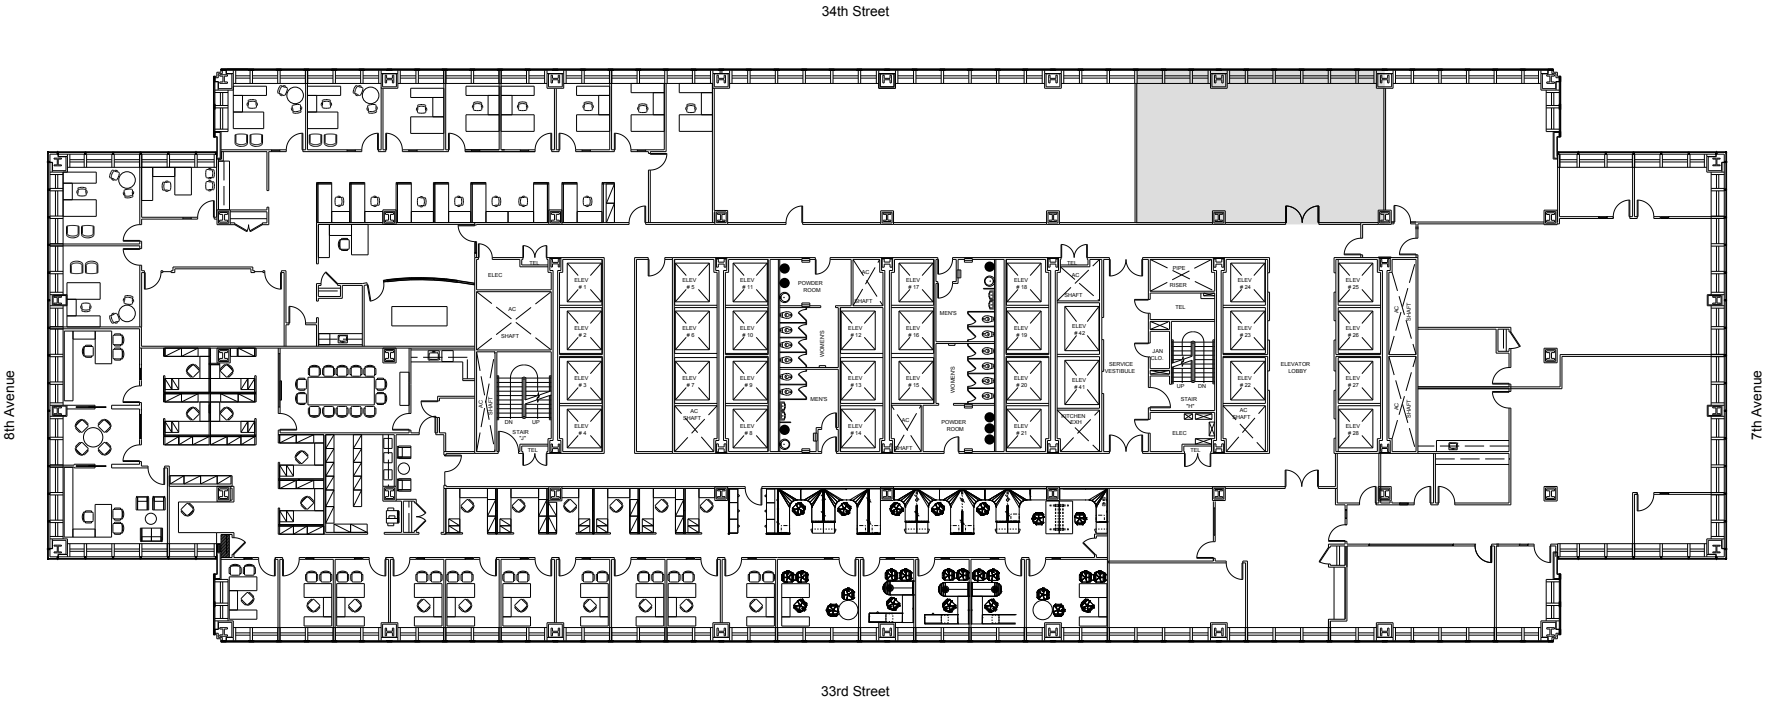

One Penn Plaza

Partial 18th Floor - 2,051 RSF

Leasing Contacts:

Josh Glick Jared Silverman
212.894.7413 212.894.7458
jglick@vno.com jsilverman@vno.com