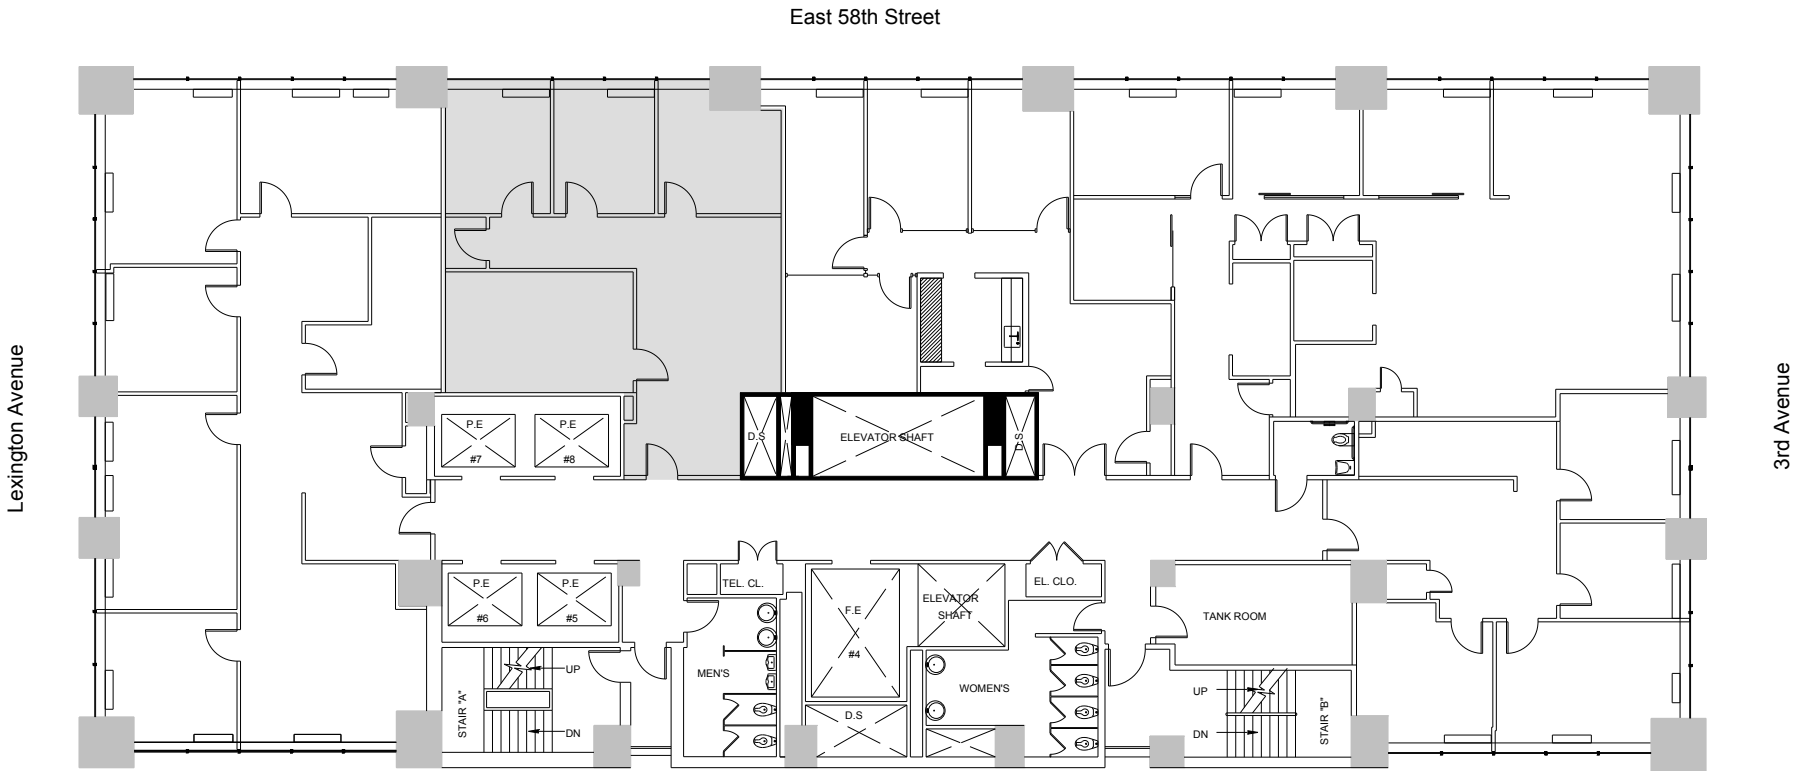

A & D Building

Partial 16th Floor - 1,698 RSF

Leasing Contacts:

Ryan Levy
212.894.7472
rlevy@vno.com