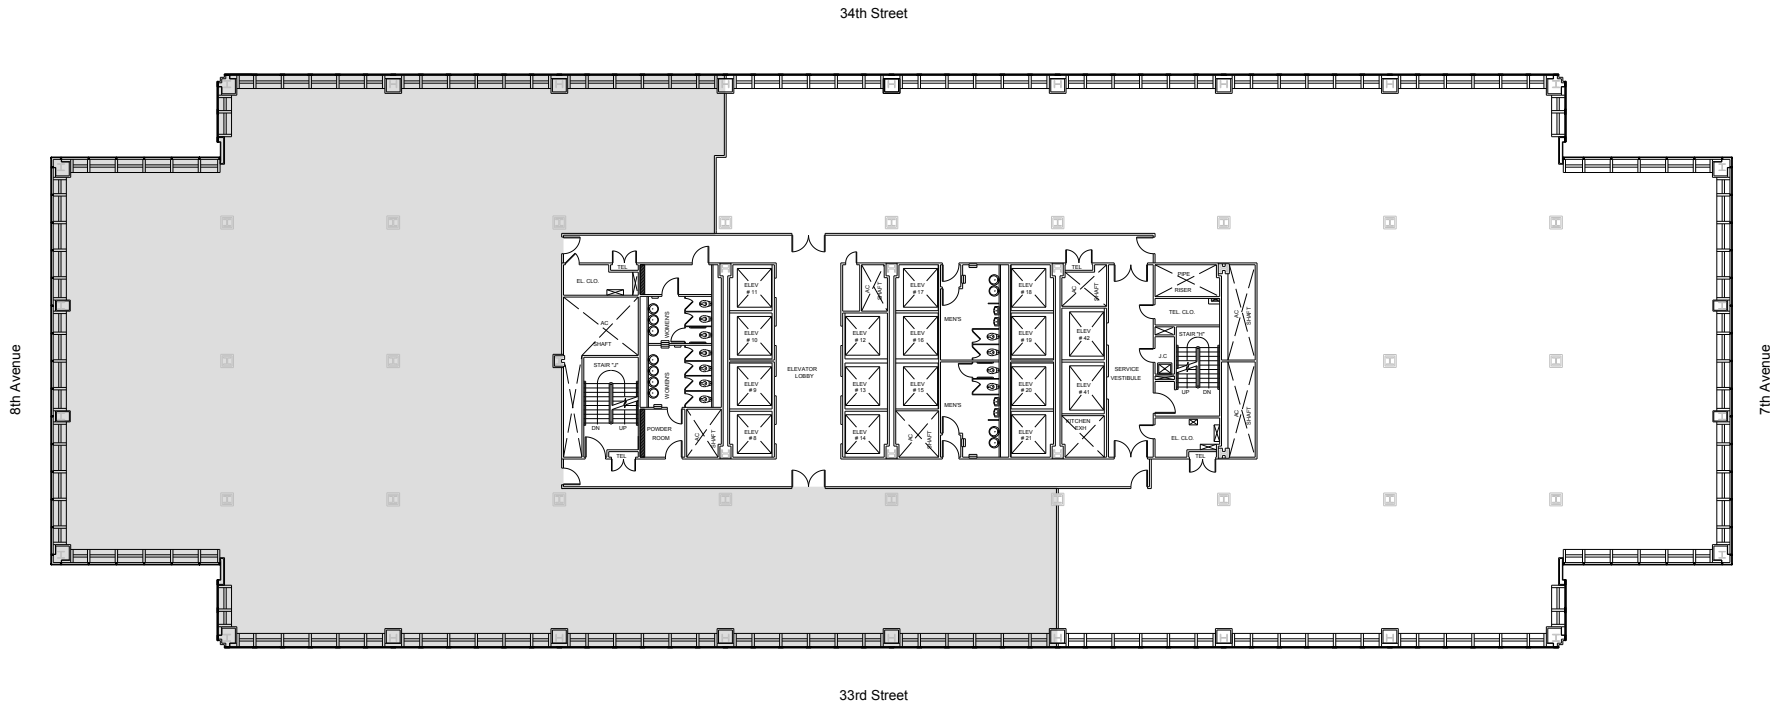

# One Penn Plaza

Partial 38th Floor - 18,632 RSF

Leasing Contacts:

Josh Glick      Jared Silverman  
212.894.7413    212.894.7458  
jglick@vno.com    jsilverman@vno.com

**VORNADO**  
REALTY TRUST