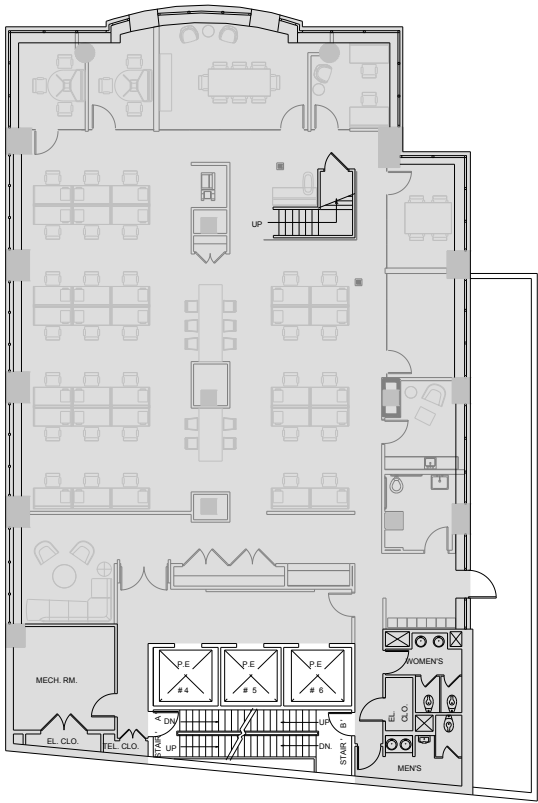

40 Fulton Street

Entire 28th Floor - 7,171 RSF

Fulton Street

Pearl Street

Leasing Contacts:

Ryan Levy
212.894.7472
rlevy@vno.com