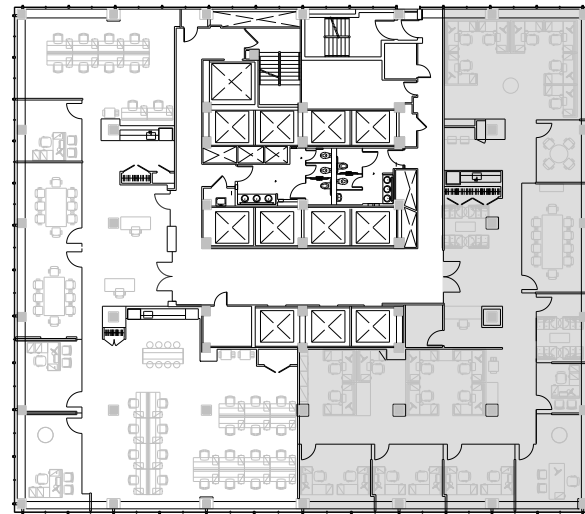

90 Park

Partial 25th Floor - 6,529 RSF

Leasing Contacts:

Edward Riguardi	Ryan Levy	Jared Silverman
212.894.7923	212.894.7472	212.894.7458
eriguardi@vno.com	rlevy@vno.com	jsilverman@vno.com