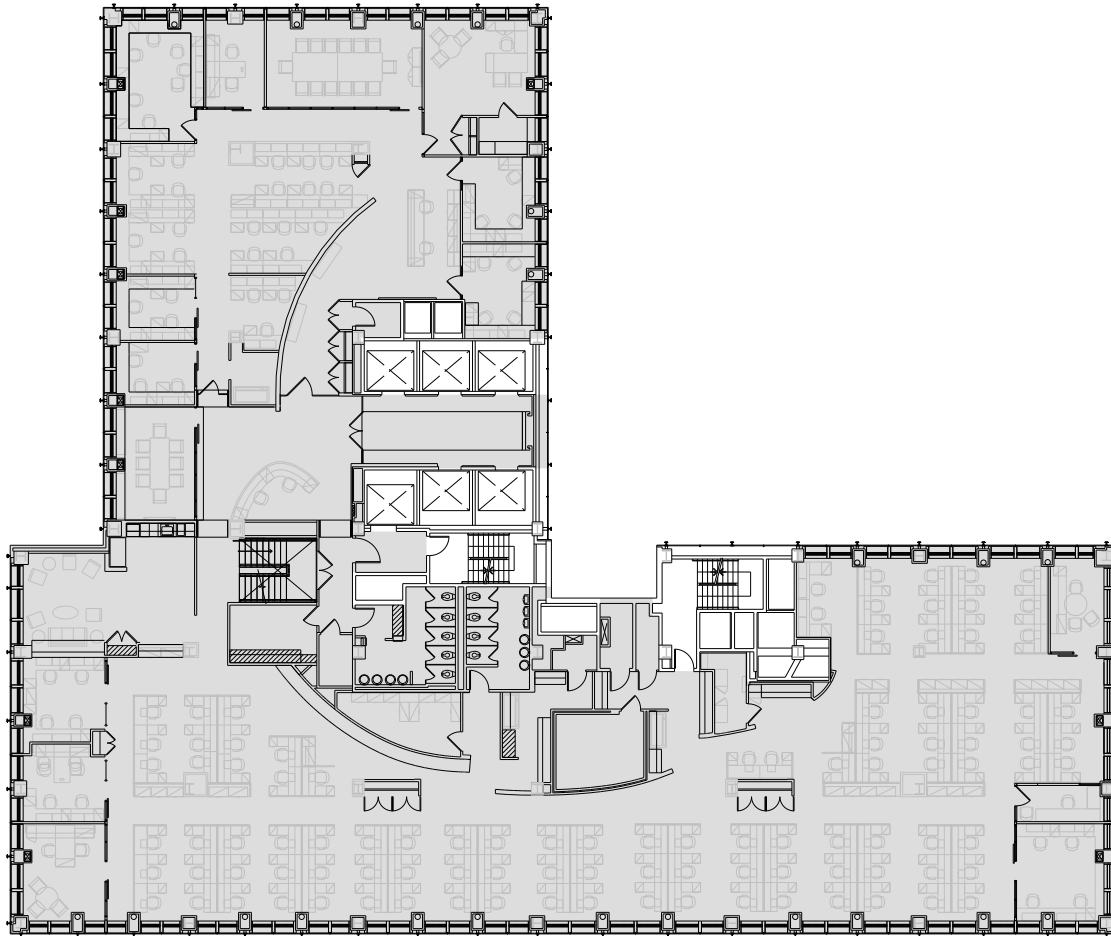

888 Seventh

Partial 39th Floor - 19,787 RSF

Leasing Contacts:

Edward Riguardi	Alex Bedell	Ryan Levy
212.894.7923	212.894.7407	212.894.7472
eriguardi@vno.com	abedell@vno.com	rlevy@vno.com