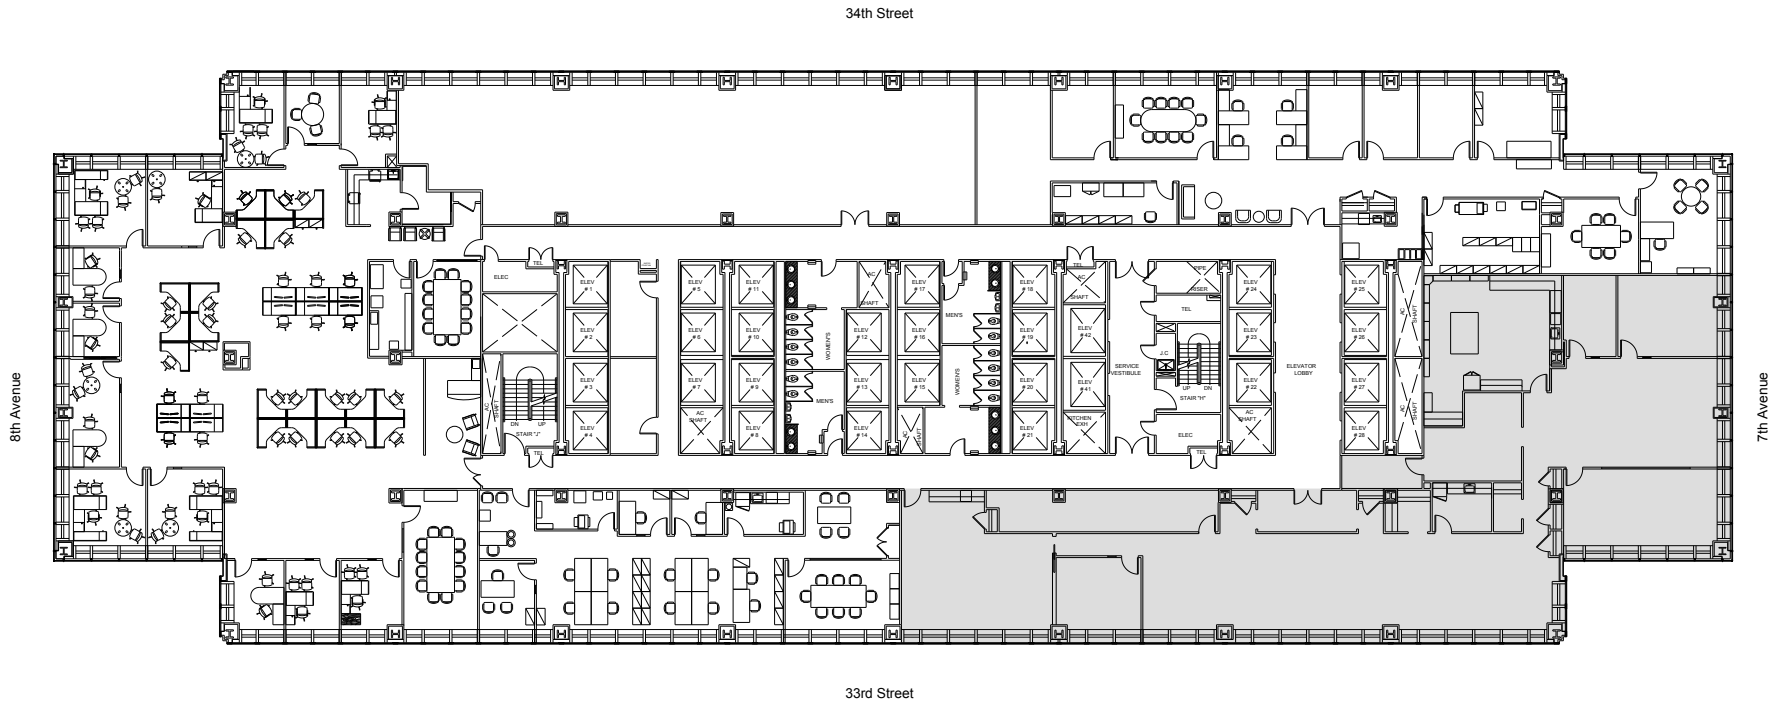

PENN 1

Partial 22nd Floor - 9,823 RSF

Leasing Contacts:

Josh Glick	Jared Silverman	Anthony Cugini
212.894.7413	212.894.7458	212.894.7425
jglick@vno.com	jsilverman@vno.com	acugini@vno.com

VORNADO
REALTY TRUST