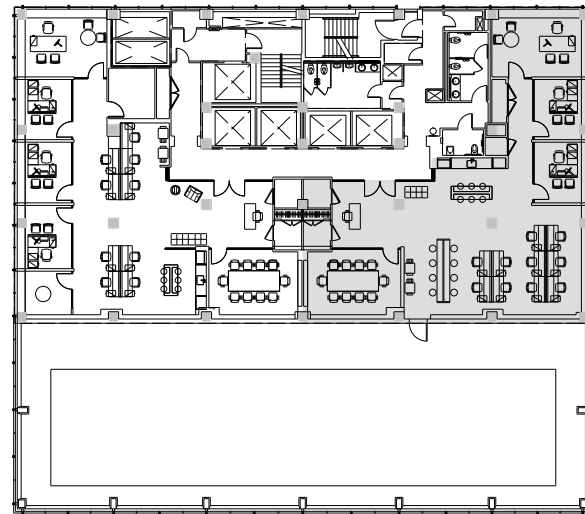

90 Park

Partial 41st Floor - 3,943 RSF

Leasing Contacts:

Jared Silverman	Ryan Levy
212.894.7458	212.894.7472
jsilverman@vno.com	rlevy@vno.com