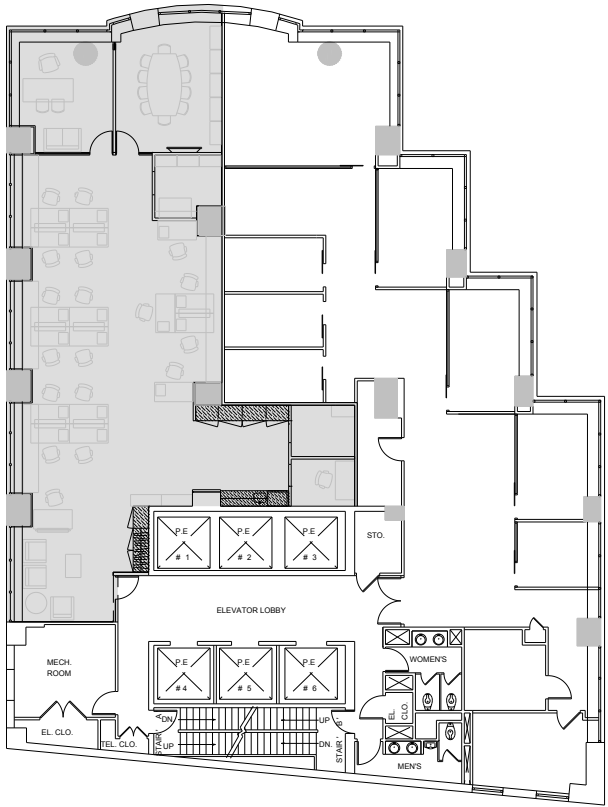

# 40 Fulton Street

Partial 17th Floor - 3,645 RSF

Fulton Street

Pearl Street

Leasing Contacts:

Ryan Levy  
212.894.7472  
rlevy@vno.com