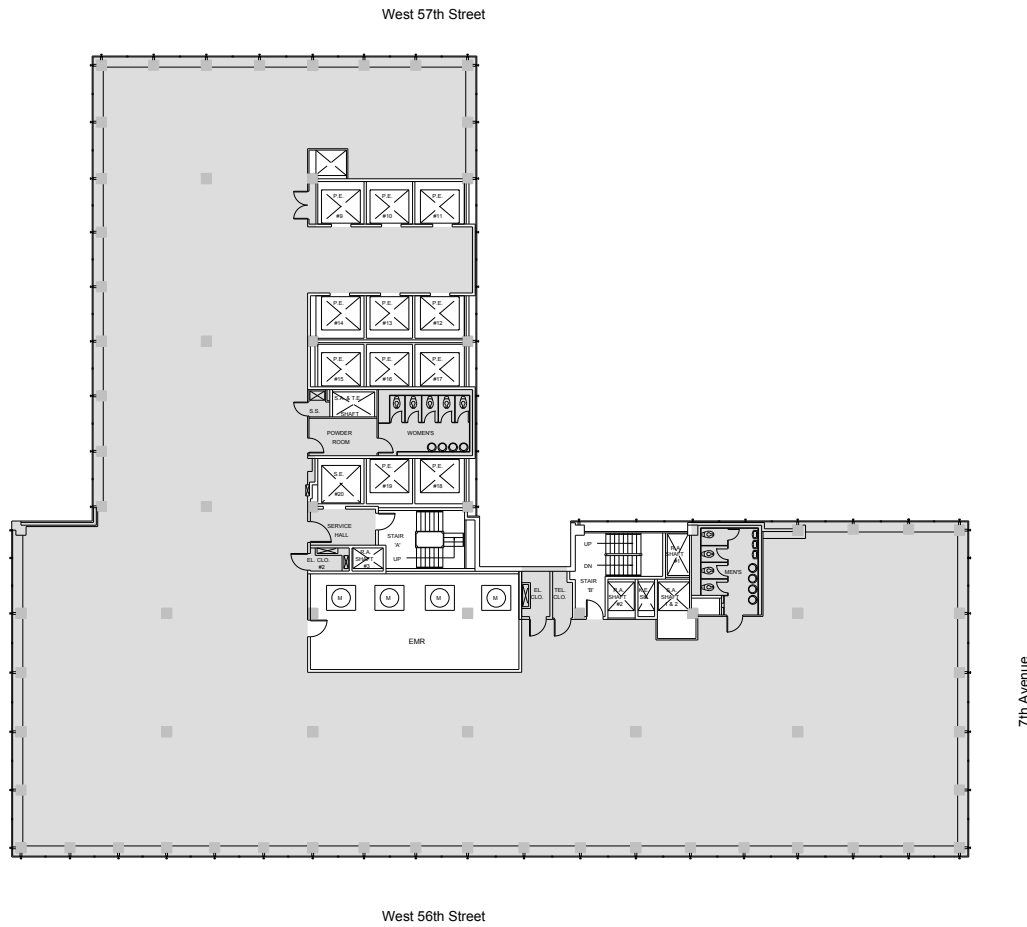

888 Seventh

Entire 20th Floor - 18,622 RSF

Leasing Contacts:

Jared Solomon Ryan Levy
212.894.7410 212.894.7472
jsolomon@vno.com rlevy@vno.com