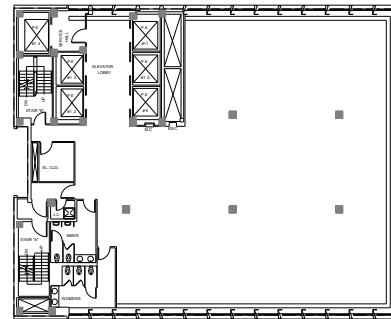

# 280 Park Avenue

Partial W28th Floor - 4,171 RSF

WEST BUILDING

EAST BUILDING

Park Avenue

E48th Street

Leasing Contacts:

Edward Riguardi  
212.894.7923  
eriguardi@vno.com