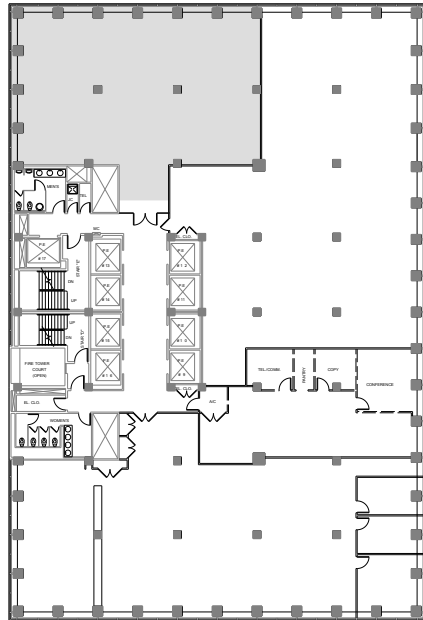

# 280 Park Avenue

Partial W28th Floor - 4,171 RSF

WEST BUILDING

EAST BUILDING

Park Avenue

E48th Street

Leasing Contacts:

Edward Riguardi  
212.894.7923  
eriguardi@vno.com