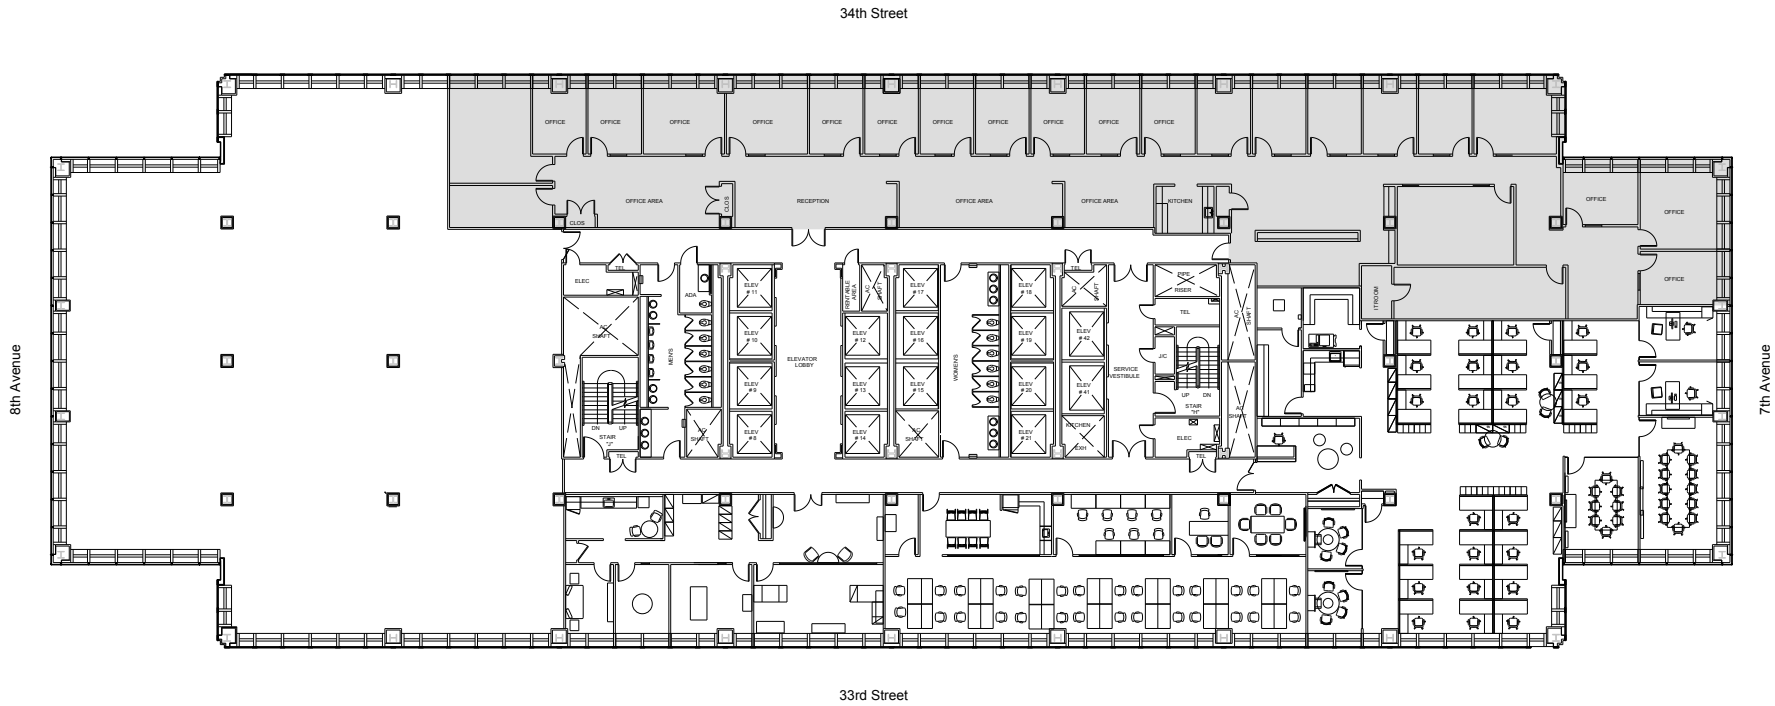

One Penn Plaza

Partial 41st Floor - 11,528 RSF

Leasing Contacts:

Josh Glick Jared Silverman
212.894.7413 212.894.7458
jglick@vno.com jsilverman@vno.com