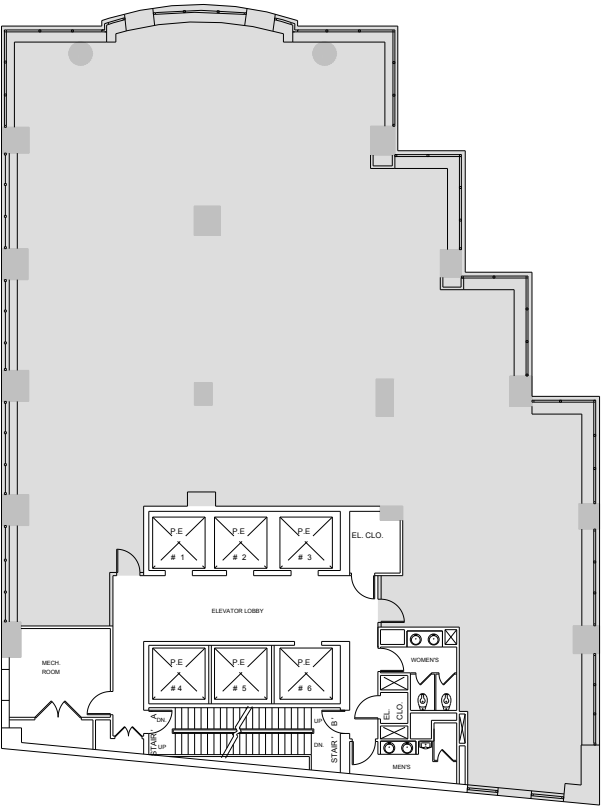

40 Fulton Street

Entire 10th Floor - 8,352 RSF

Fulton Street

Pearl Street

Leasing Contacts:

Ryan Levy
212.894.7472
rlevy@vno.com