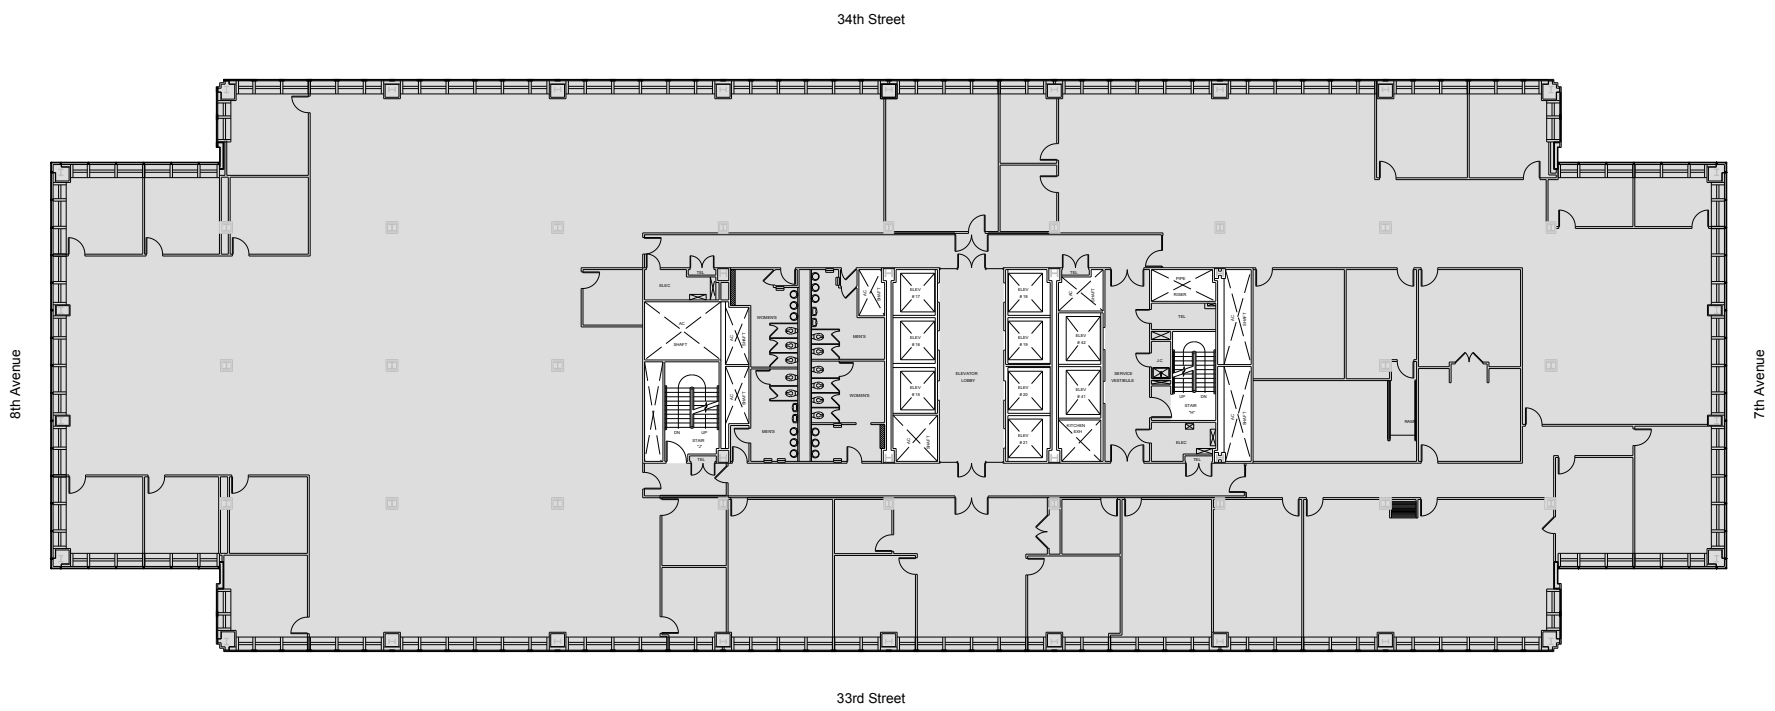

PENN 1

Entire 52nd Floor - 37,856 RSF

Leasing Contacts:

Josh Glick	Jared Silverman	Anthony Cugini
212.894.7413	212.894.7458	212.894.7425
jglick@vno.com	jsilverman@vno.com	acugini@vno.com