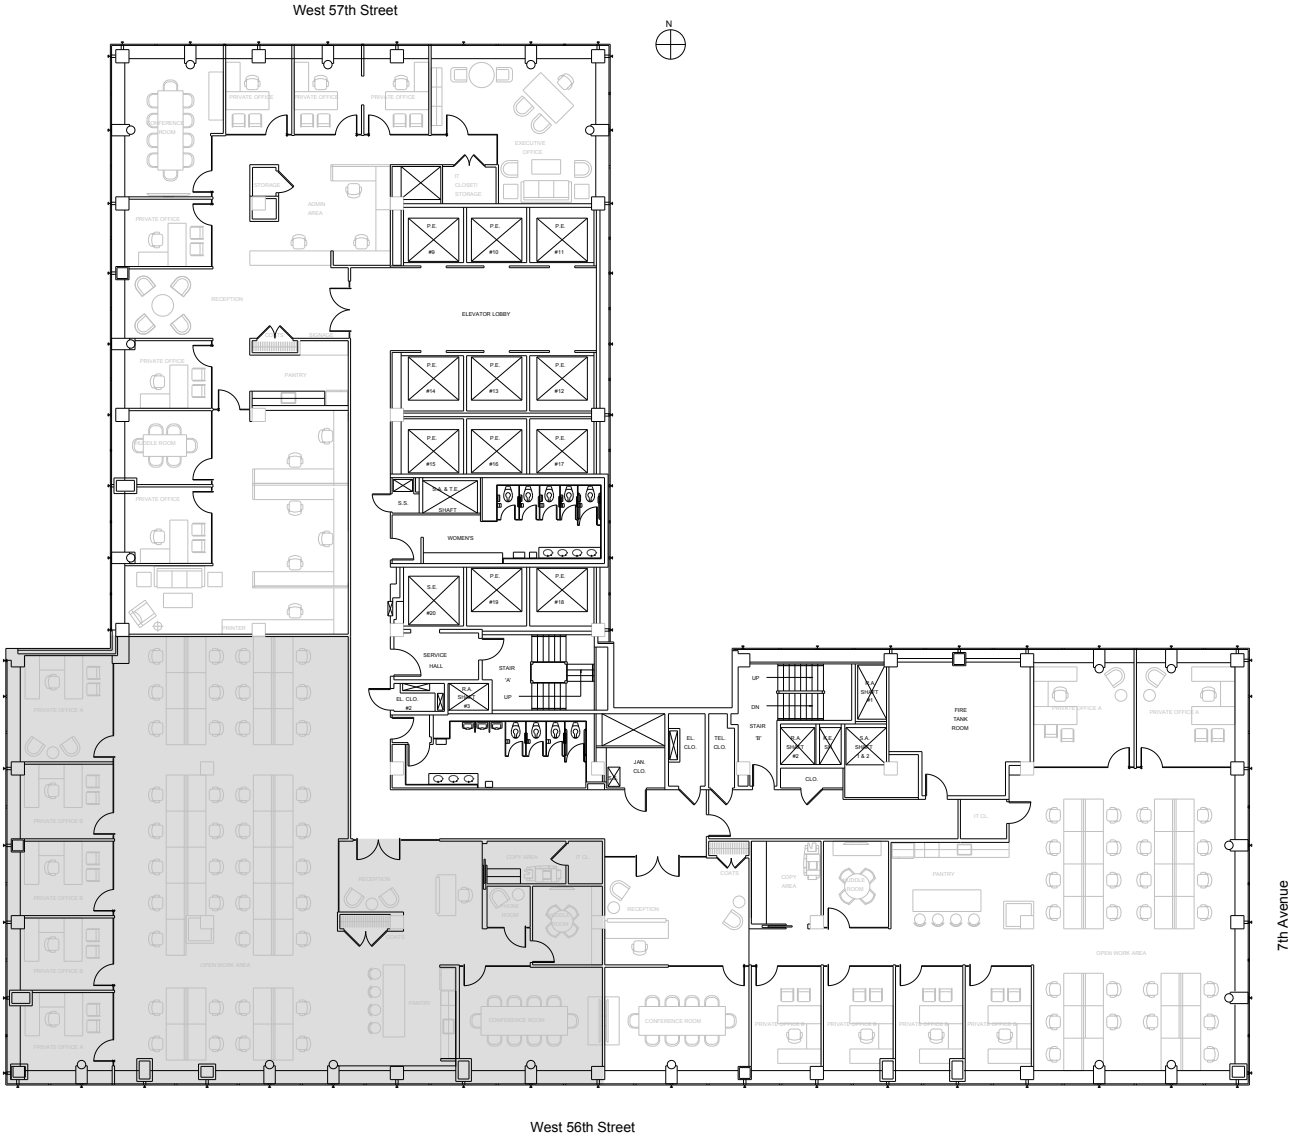

888 Seventh

Partial 21st Floor - 6,783 RSF

Leasing Contacts:

Jared Solomon Ryan Levy
212.894.7410 212.894.7472
jsolomon@vno.com rlevy@vno.com