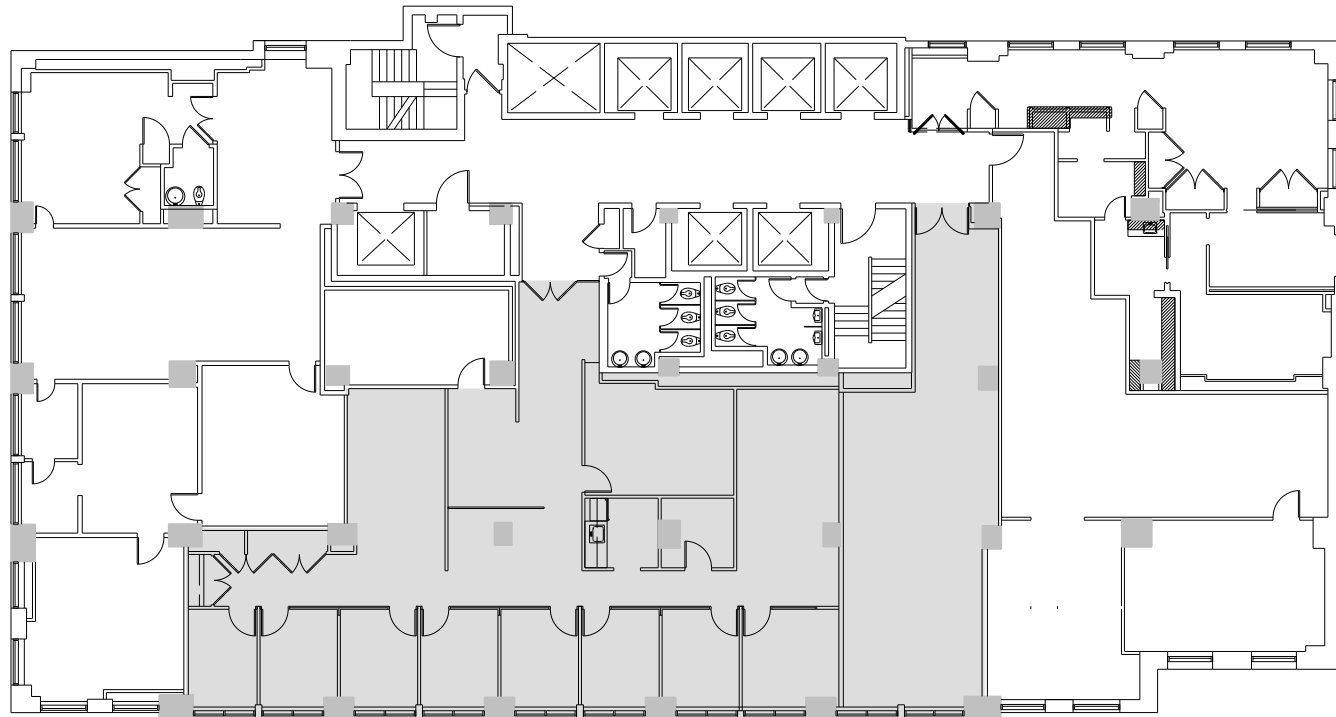

# 595 Madison

Partial 11th Floor - 5,507 RSF

---

---

Leasing Contacts:

Ryan Levy  
212.894.7472  
rlevy@vno.com